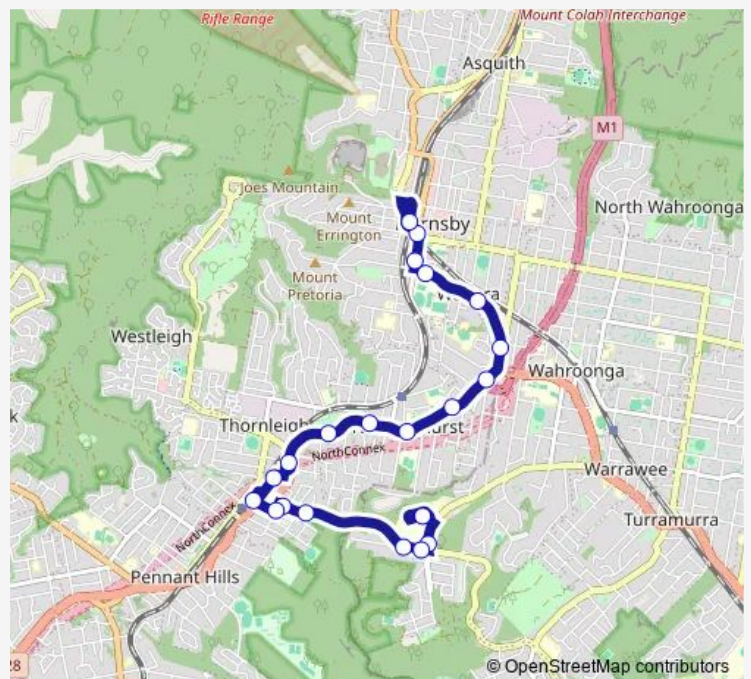

Bus 589 Hornsby to Sydney Adventist Hospital

[Go to website](#)

Direction

Normanhurst Public School, Normanhurst Rd — Hornsby Station, Stand A

10 stops

[Open route schedule](#)

- Normanhurst Public School, Normanhurst Rd
- Normanhurst Public School, Pennant Hills Rd
- Normanhurst Boys High School, Pennant Hills Rd
- Pennant Hills Rd At Russell Av
- Pacific Hwy At Woolcott Av
- Pacific Hwy Before Yardley Av
- Barker College, Pacific Hwy
- Pacific Hwy Opp Leonard St
- Pacific Hwy Opp Westfield Hornsby
- Hornsby Station, Stand A

Route schedule

Normanhurst Public School, Normanhurst Rd — Hornsby Station, Stand A

Monday	08:45
Tuesday	08:45
Wednesday	08:45
Thursday	08:45
Friday	08:45
Saturday	—
Sunday	—

Route info

Direction: Normanhurst Public School, Normanhurst Rd

Stops: 10

Trip Duration: 0 hour 13 min

Direction

Sydney Adventist Hospital Car Park — Hornsby Station, Stand A

29 stops

[Open route schedule](#)

Sydney Adventist Hospital Car Park

Fox Valley Rd Opp Wahroonga Adventist Primary School

Friday 09:00

Saturday 09:45-16:45

Sunday —

Route info

Direction: Sydney Adventist Hospital Car Park

Stops: 29

Trip Duration: 0 hour 27 min

Pacific Hwy Before Yardley Av