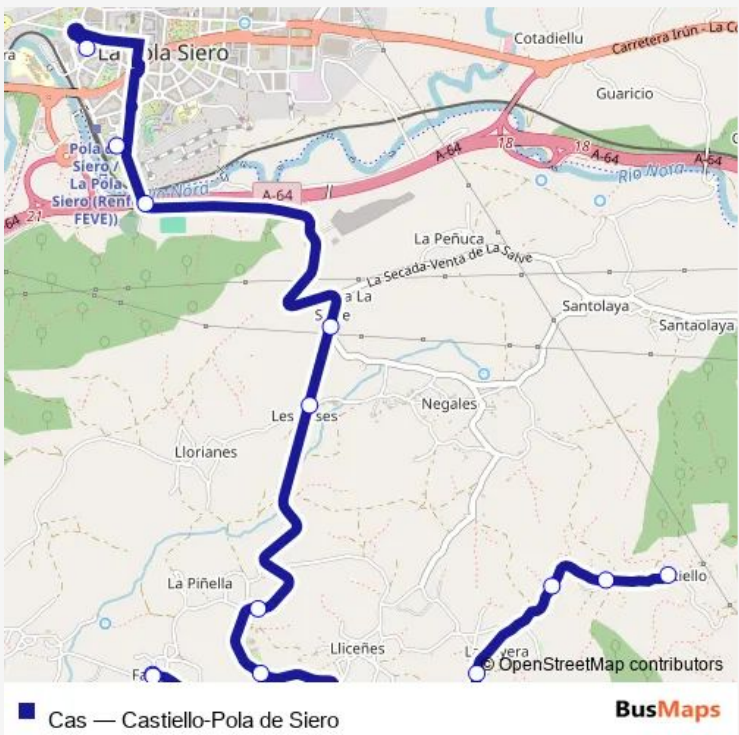

Bus Cas Castiello-Pola de Siero

[Go to website](#)

Direction
 [Castiello] Castiello [Cta 00838] — [Pola Siero, La|Pola de Siero] Estación Bus Pola de Siero [Cta 00810]
 18 stops
[Open route schedule](#)

Route schedule
 [Castiello] Castiello [Cta 00838] — [Pola Siero, La|Pola de Siero] Estación Bus Pola de Siero [Cta 00810]

Monday	—
Tuesday	09:15
Wednesday	—
Thursday	—
Friday	—
Saturday	—
Sunday	—

Route info
 Direction: [Castiello] Castiello [Cta 00838]
 Stops: 18
 Trip Duration: 0 hour 18 min

Monday —

Tuesday 12:15

Wednesday —

Thursday —

Friday —

Saturday —

Sunday —

Route info

Direction: [Pola Siero, La|Pola de Siero] Estación Bus Pola de Siero [Cta 00810]

Stops: 20

Trip Duration: 0 hour 21 min

Cas Bus time schedules and route maps are available in an offline PDF at busmaps.com. Use the busmaps.com website to see live bus times, train schedule or subway schedule, and step-by-step directions for all public transit in Oviedo