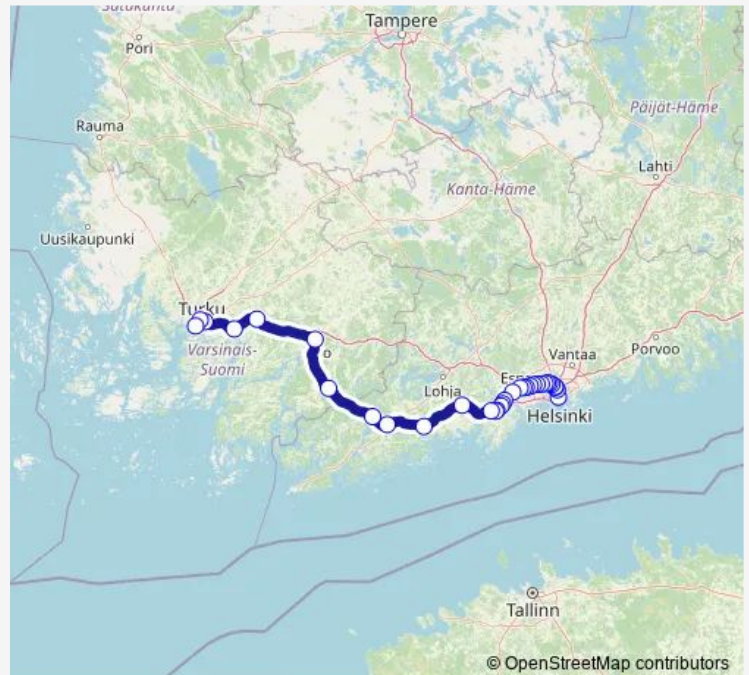

### Route schedule

Helsinki — Turku satama

Monday 17:35

Tuesday 17:35

Wednesday 17:35

Thursday 17:35

Friday 17:35

Saturday 17:35

### Route info

Direction: Helsinki

Stops: 33

Trip Duration: 2 hour 14 min

■ IC 963 — Helsinki - Turku satama

Kirkkonummi

Siuntio

Inkoo