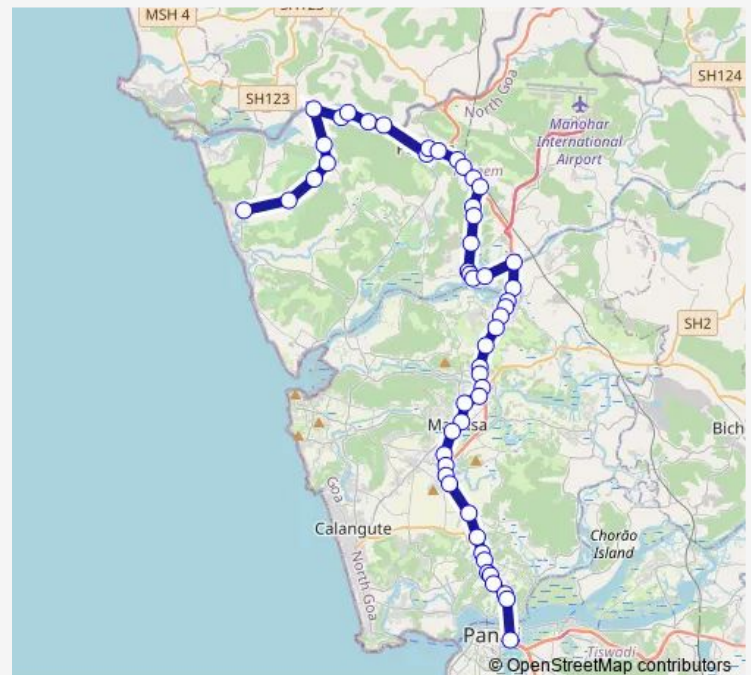

Thursday 16:00

Friday 16:00

Saturday 16:00

Sunday 16:00

Route info

Direction: Harmal Tisk

Stops: 52

Trip Duration: 1 hour 45 min