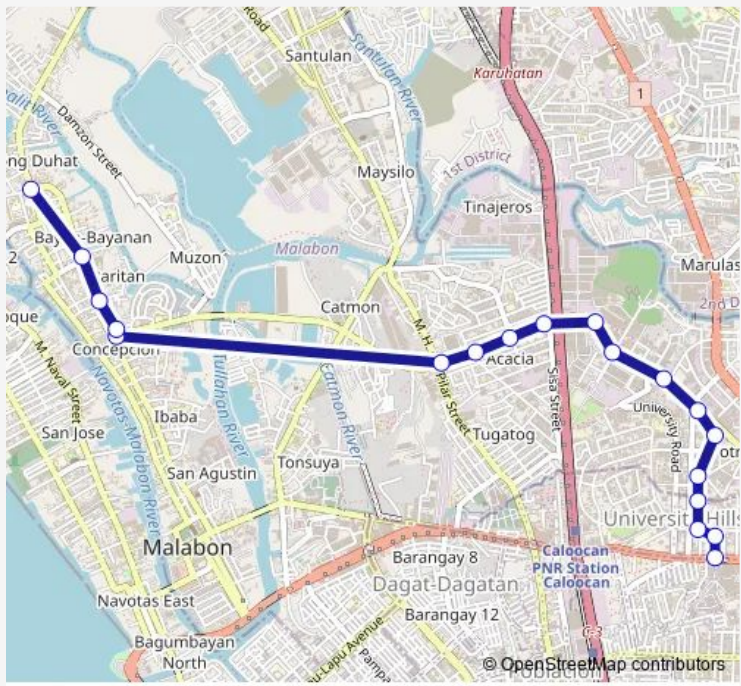

Bus Malabon - Monumento via Acacia

[Go to website](#)

Direction
 Lapu-lapu / Samson Road Intersection, Malabon City —
 Heath Centre, Don Bastilio Bautista Boulevard, Malabon City

19 stops

[Open route schedule](#)

Route schedule
 Lapu-lapu / Samson Road Intersection, Malabon City —
 Heath Centre, Don Bastilio Bautista Boulevard, Malabon City

Monday	00:00
Tuesday	00:00
Wednesday	00:00
Thursday	00:00
Friday	00:00
Saturday	00:00
Sunday	00:00

Route info

Direction: Lapu-lapu / Samson Road Intersection, Malabon City

Stops: 19

Trip Duration: 0 hour 29 min

General Luma Street / Ilang Ilang Intersection, Malabon City

General Luma Street, Malabon City

Heath Centre, Don Bastilio Bautista Boulevard, Malabon City

Direction

Heath Centre, Don Bastilio Bautista Boulevard, Malabon City — Lapu-lapu / Samson Road Intersection, Malabon City

19 stops

[Open route schedule](#)