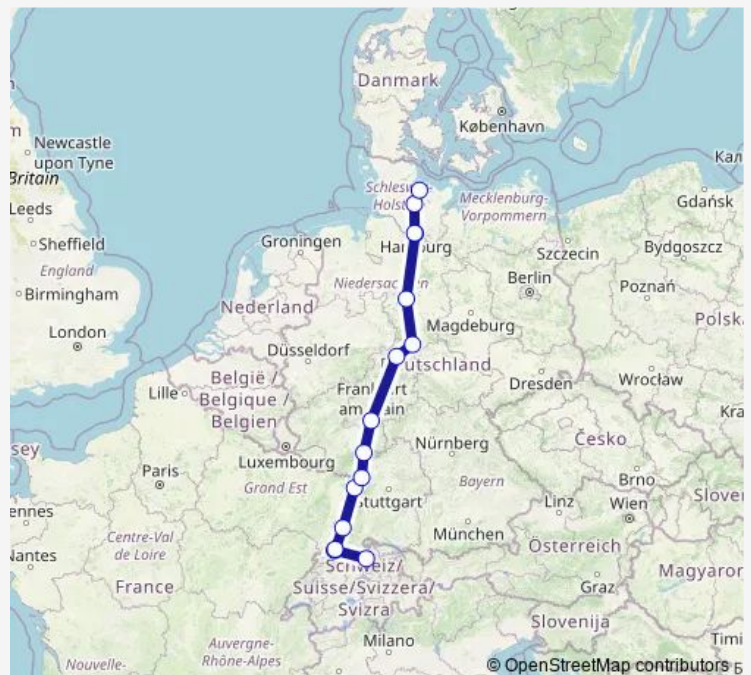

Basel Bad Bf

Freiburg(Breisgau) Hbf

Baden-Baden

Karlsruhe Hbf

Mannheim Hbf

Frankfurt(Main)Süd

Kassel-Wilhelmshöhe

Göttingen

Hannover Hbf

Hamburg Hbf

Hamburg Dammtor

Neumünster

Kiel Hbf

Route schedule

Zürich Hb — Kiel Hbf

Monday 10:00

Tuesday 10:00

Wednesday 10:00

Thursday 10:00

Friday 10:00

Saturday 10:00

Sunday 10:00

Route info

Direction: Zürich Hb

Stops: 15

Trip Duration: 9 hour 16 min

ICE 1274

ICE 1274 Rail time schedules and route maps are available in an offline PDF at busmaps.com. Use the busmaps.com website to see live bus times, train schedule or subway schedule, and step-by-step directions for all public transit in Hamburg