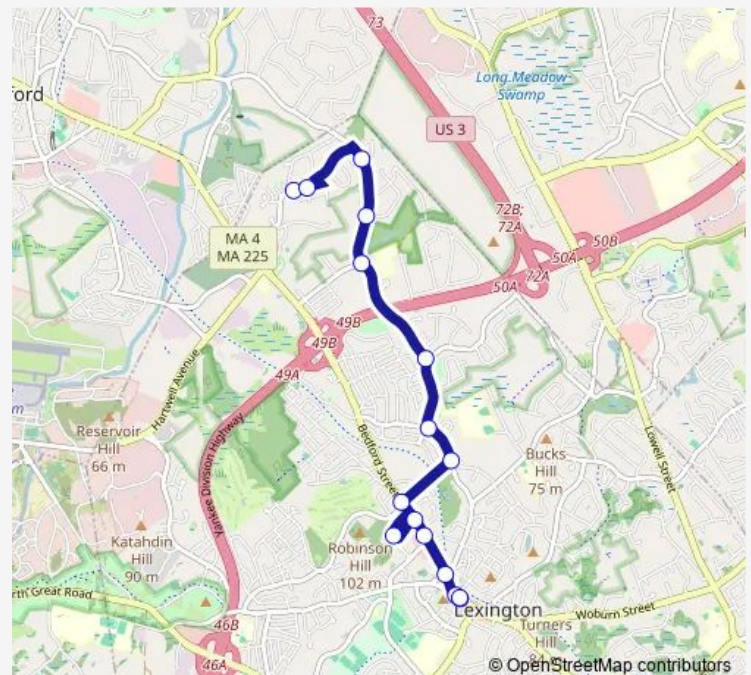

Waltham St @ Vynebrook Village

Waltham St @ Vine Brook Rd

Waltham Street

Depot Square

### Route schedule

Avalon at Lexington Hills — Depot Square

Monday 08:13-18:13

Tuesday 08:13-18:13

Wednesday 08:13-18:13

Thursday 08:13-18:13

Friday 08:13-18:13

Saturday —

### Route info

Direction: Avalon at Lexington Hills

Stops: 16

Trip Duration: 0 hour 12 min

A1/A2 — Depot Square-Lexington

Saturday —

Sunday —

**Route info**

Direction: Crafty Yankee (Opposite side of Street of Depot)

Stops: 9

Trip Duration: 0 hour 13 min