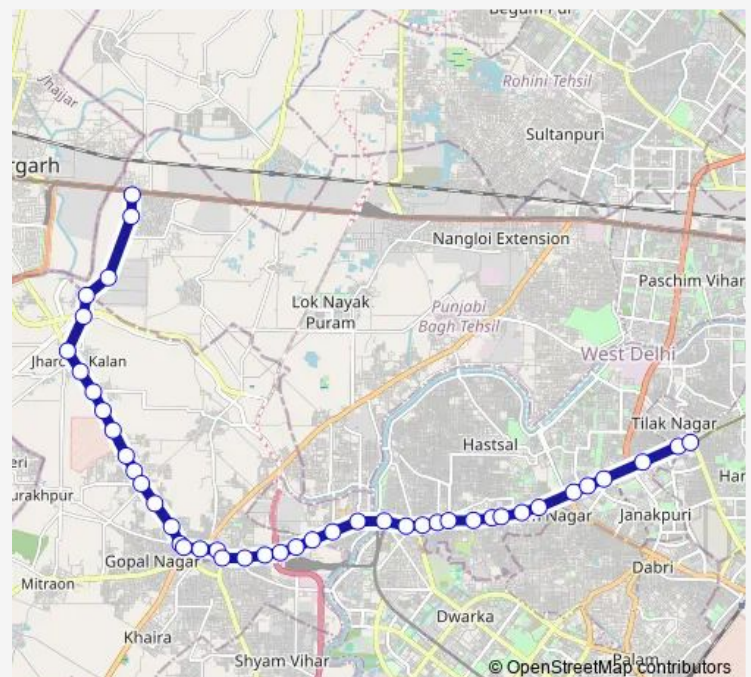

Nazafgarh Health Centre

Najafgarh Delhi Gate

Tuda Mandi

Route schedule

Tikri Border — Tilak Nagar Terminal

Monday 07:31-21:08

Tuesday 07:31-21:08

Wednesday 07:31-21:08

Thursday 07:31-21:08

Friday 07:31-21:08

Saturday 07:31-21:08

Sunday 07:31-21:08

Route info

Direction: Tikri Border

Stops: 43

Trip Duration: 1 hour 25 min