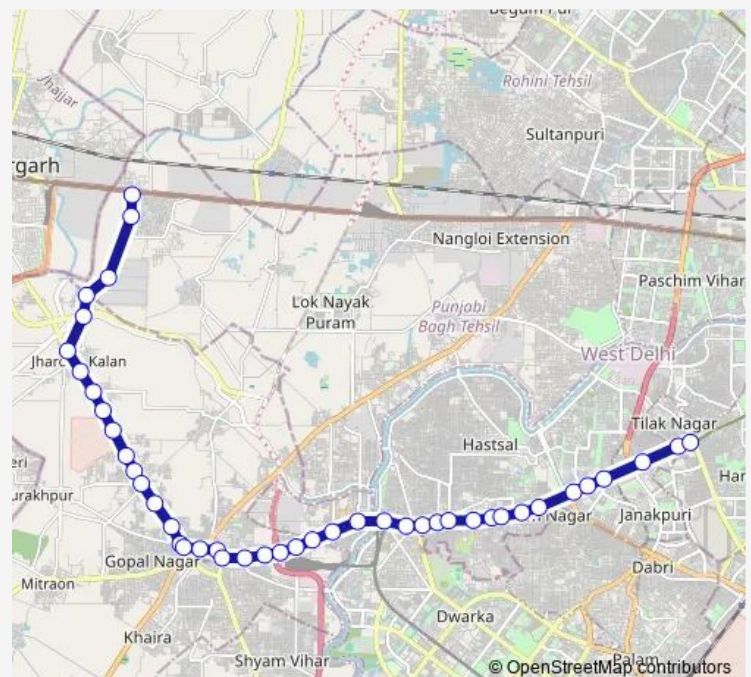

Nazafgarh Health Centre

Najafgarh Delhi Gate

Tuda Mandi

Route schedule

Tikri Border — Tilak Nagar Terminal

Monday 07:31-21:08

Tuesday 07:31-21:08

Wednesday 07:31-21:08

Thursday 07:31-21:08

Friday 07:31-21:08

Saturday 07:31-21:08

Sunday 07:31-21:08

Route info

Direction: Tikri Border

Stops: 43

Trip Duration: 1 hour 25 min