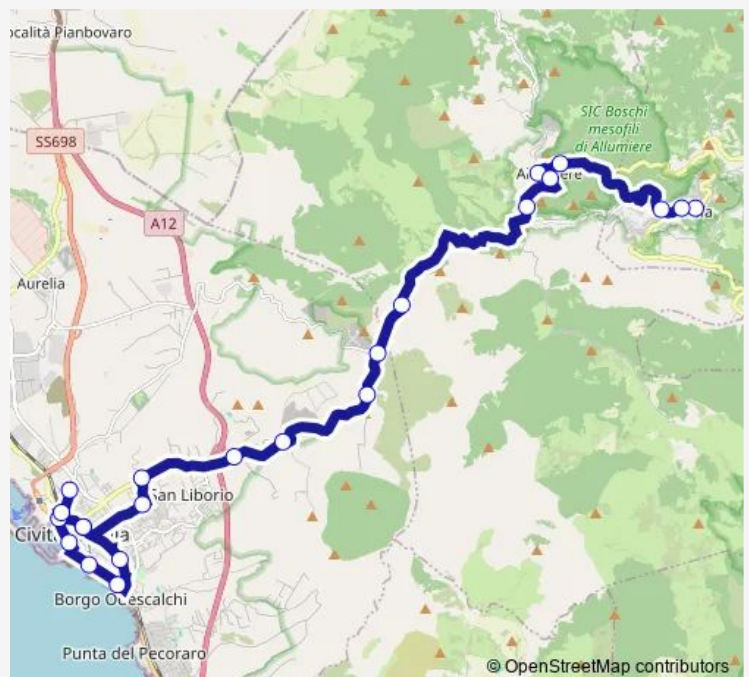

Route schedule

Tolfa | piazza Vittorio Veneto # f254 — Civitavecchia | Deposito # f277

Monday	07:15
Tuesday	07:15
Wednesday	—
Thursday	07:15
Friday	07:15
Saturday	07:15
Sunday	—

Route info

Direction: Tolfa | piazza Vittorio Veneto # f254

Stops: 23

Trip Duration: 1 hour 0 min

Tolfa - Civitavecchia # To019d

Civitavecchia | Via Roma # f238

Civitavecchia | Via Braccianese (Porto) # f276

Civitavecchia | Deposito # f277

Bus time schedules and route maps are available in an offline PDF at busmaps.com. Use the busmaps.com website to see live bus times, train schedule or subway schedule, and step-by-step directions for all public transit in Civitavecchia