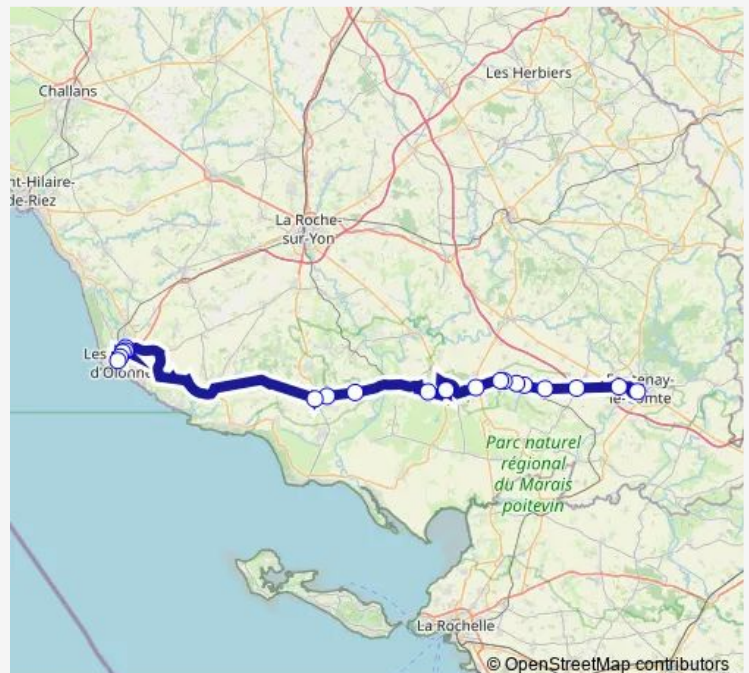

Bus Bournezeau / Fontenay-LE-Comte / LES Sables-D'Olonne / Lucon / Saint-Martin-DE-Fraigneau / Saint-Michel-EN-L'Herm / Sainte-Gemme-LA-Plaine

[Go to website](#)

Direction

Pôle d'Échange — Gare Routière

19 stops

Wednesday —

Thursday —

Friday —

Saturday —

Sunday —

Route info

Direction: Pôle d'Échange

Stops: 19

Trip Duration: 2 hour 5 min

Bournezeau / Fontenay-LE-Comte / LES Sables-D'Olonne / Lucon / Saint-Martin-DE-Fraigneau / Saint-Michel-EN-L'Herm / Sainte-Gemme-LA-Plaine Bus time schedules and route maps are available in an offline PDF at busmaps.com. Use the busmaps.com website to see live bus times, train schedule or subway schedule, and step-by-step directions for all public transit in Les Sables-d'Olonne