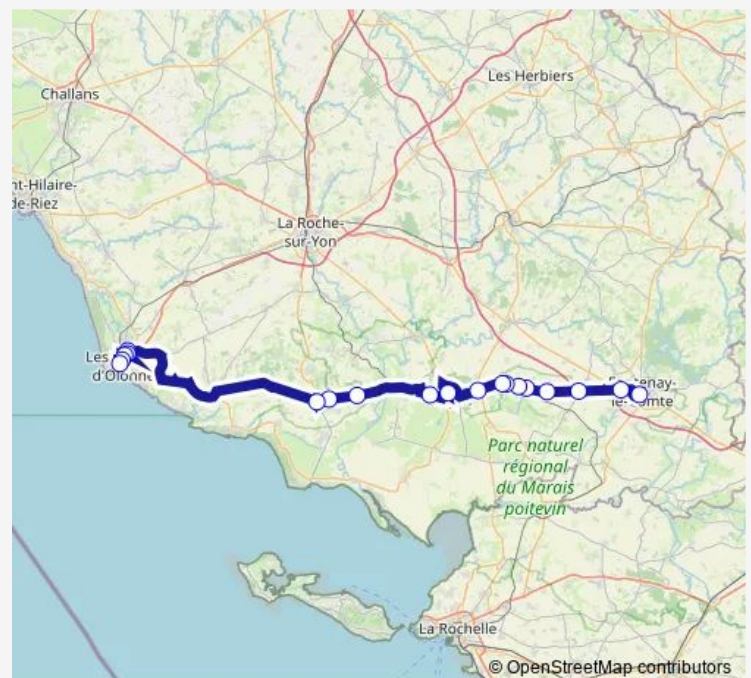

### Route schedule

Pôle d'Échange — Gare Routière

Monday	06:10
Tuesday	—
Wednesday	—
Thursday	—
Friday	—
Saturday	—
Sunday	—

### Route info

Direction: Pôle d'Échange

Stops: 19

Trip Duration: 2 hour 5 min

BOURNEZEAU / FONTENAY-LE-COMTE / LES SABLES-D'OLONNE / LUCON / SAINT-MARTIN-DE-FRAIGNEAU / SAINT-MICHEL-EN-L'HERM / SAINTE-GEMME-LA-PLAINE Bus time schedules and route maps are available in an offline PDF at [busmaps.com](https://busmaps.com). Use the [busmaps.com](https://busmaps.com) website to see live bus times, train schedule or subway schedule, and step-by-step directions for all public transit in Les Sables-d'Olonne