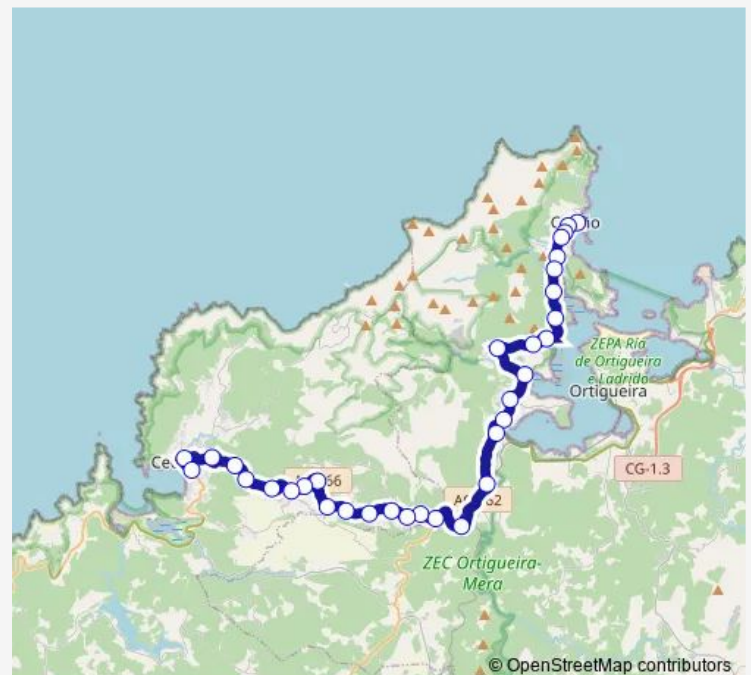

Mera

Viñán

San Adrián

Route schedule

Cedeira E.A. — Cariño

Monday 10:15-11:00

Tuesday 10:15-11:00

Wednesday 10:15-11:00

Thursday 10:15-11:00

Friday 10:15-11:00

Saturday —

Sunday —

Route info

Direction: Cedeira E.A.

Stops: 33

Trip Duration: 0 hour 42 min

San Román-Empalme de Arón

San Román-O Baturro

Route schedule

Cariño — Cedeira E.A.

Monday 06:30-13:00

Tuesday 06:30-13:00

Wednesday 06:30-13:00

Thursday 06:30-13:00

Friday 06:30-13:00

Saturday —

Sunday —

Route info

Direction: Cariño

Stops: 33

Trip Duration: 0 hour 42 min

San Román-A Moreira