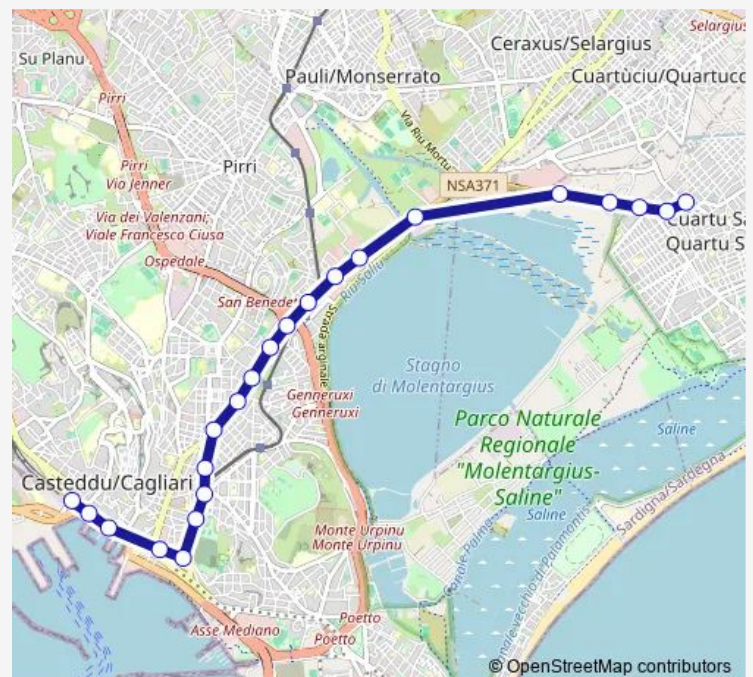

Direction

Matteotti (fronte stazione Arst) — Brigata Sassari (CTM Point)

22 stops

[Open route schedule](#)

Matteotti (fronte stazione Arst)

Roma (Molo Sanità)

Roma (Molo Dogana)

Bonaria (fronte ex Cariplo)

Marconi (fronte Tommaseo)

Marconi (civico 71)

Marconi (fronte Quartiere Europeo)

Marconi (Istituto ITS Mo.So.s.)

Marconi (civico 175)

Marconi (fronte le Vele)

Marconi (angolo Torricelli)

Marconi (clinica)

Marconi (angolo Volta)

Route schedule

Matteotti (fronte stazione Arst) — Brigata Sassari (CTM Point)

Monday	03:55-22:55
Tuesday	03:55-22:55
Wednesday	03:55-22:55
Thursday	03:55-22:55
Friday	03:55-22:55
Saturday	03:55-22:55
Sunday	—

Route info

Direction: Matteotti (fronte stazione Arst)

Stops: 22

Trip Duration: 0 hour 27 min

Direction

Brigata Sassari (CTM Point) — Matteotti (fronte stazione Arst)

23 stops

[Open route schedule](#)