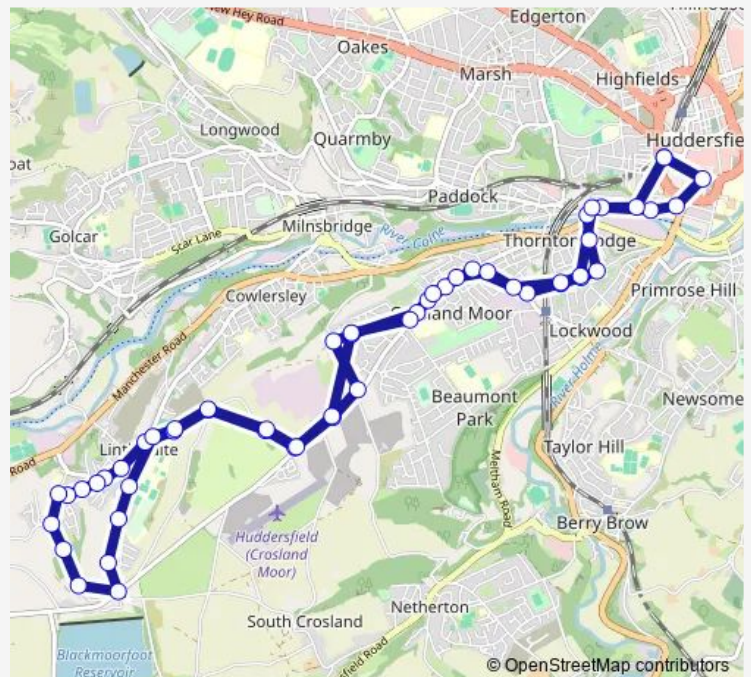

Thursday 07:47-16:50

Friday 07:47-16:50

Saturday 07:47-16:50

Sunday —

Route info

Direction: Bus Station stand O

Stops: 54

Trip Duration: 0 hour 52 min

393

BusMaps

Church Ln Heath Road

Church Lane Cricket Ground

Linthwaite Church

Royd House Lane

Causeway Side Humber Close

Waingate The Ridgeways