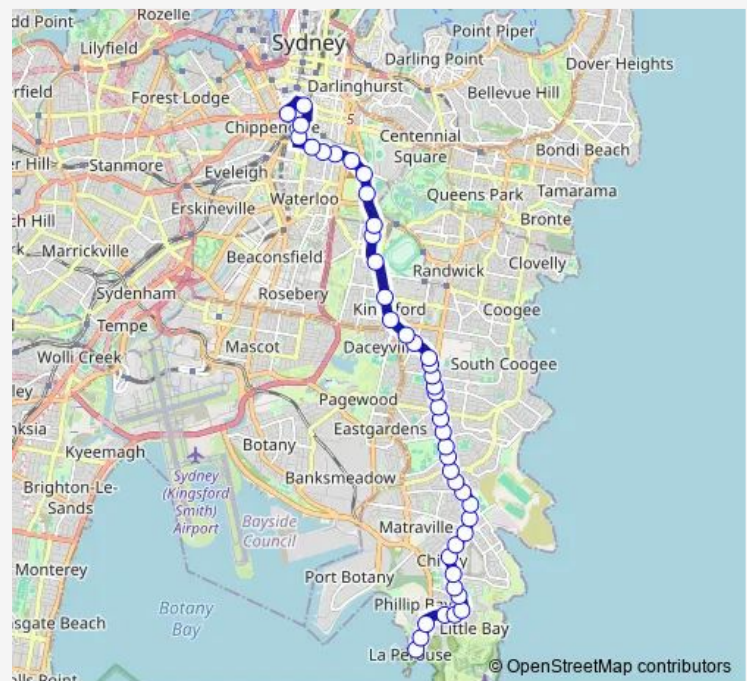

Unsw, Anzac Pde, Stand D

Kingsford Nine Ways, Anzac Pde - Stand E

Anzac Pde At Wallace St

Anzac Pde At Sturt St

Anzac Pde At Botany St

**Route schedule**

Central Station, Railway Square, Stand K — Anzac Pde Terminus

Monday 06:23-23:15

Tuesday 06:23-23:15

Wednesday 06:23-23:15

Thursday 06:23-23:15

Friday 06:23-23:15

Saturday 06:40-23:16

Sunday 06:30-23:15

**Route info**

Direction: Central Station, Railway Square, Stand K

Stops: 50

Trip Duration: 0 hour 41 min

393 — Prepay-Only - Little Bay to Central Railway Square via Maroubra and Kingsford

Anzac Pde At Paton St

Anzac Pde Opp Broadbent St