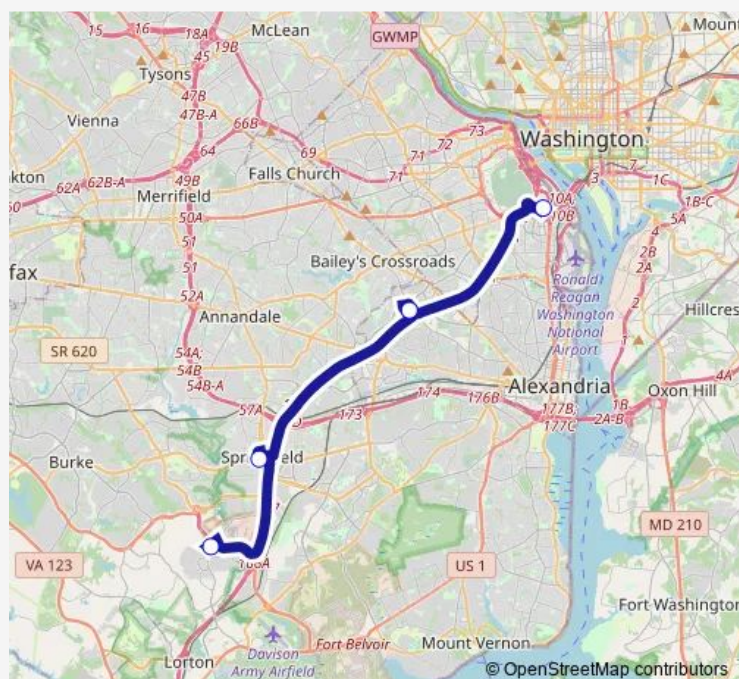

Friday 15:55-19:25

Saturday —

Sunday —

Route info

Direction: Metro Pentagon Bay L7

Stops: 4

Trip Duration: 0 hour 36 min

393 — Saratoga-Pentagon-Mark Center

Direction

Saratoga Park-and-ride — Metro Pentagon Bay L7

5 stops

[Open route schedule](#)

Saratoga Park-and-ride

Franconia Springfield Pkwy and Bonniemill La

Old Keene Mill Garage and Transit Center Bay D

Mark Center Transit Center

Metro Pentagon Bay L7

Route schedule

Saratoga Park-and-ride — Metro Pentagon Bay L7

Monday 05:13-08:33

Tuesday 05:13-08:33

Wednesday 05:13-08:33

Thursday 05:13-08:33

Friday 05:13-08:33

Saturday —

Sunday —

Route info

Direction: Saratoga Park-and-ride

Stops: 5

Trip Duration: 0 hour 35 min

393 Bus time schedules and route maps are available in an offline PDF at busmaps.com. Use the busmaps.com website to see live bus times, train schedule or subway schedule, and step-by-step directions for all public transit in Washington