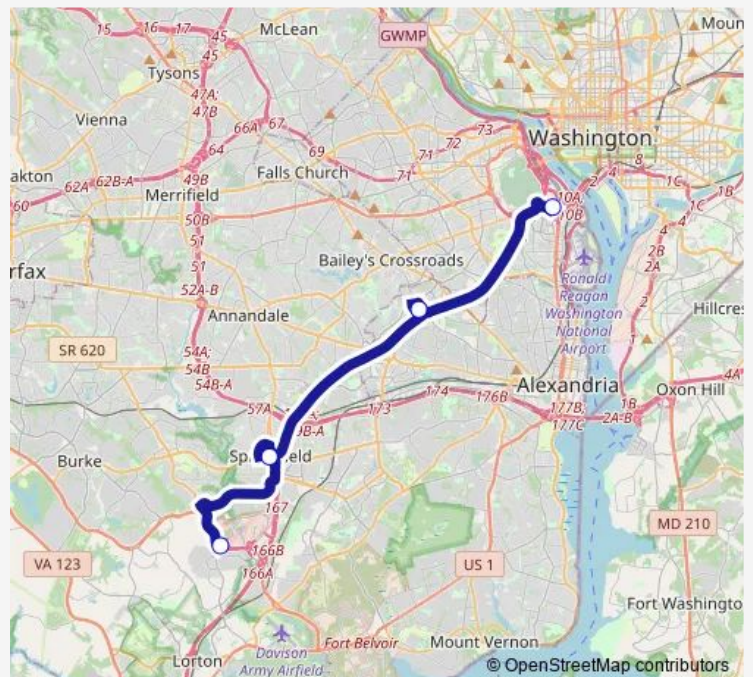

Bus 393 Saratoga-Pentagon-Mark Center

[Go to website](#)

Direction

Metro Pentagon Bay L7 — Saratoga Park-and-ride

4 stops

[Open route schedule](#)

Metro Pentagon Bay L7

Mark Center Transit Center

Old Keene Mill Garage and Transit Center Bay D

Saratoga Park-and-ride

Route schedule

Metro Pentagon Bay L7 — Saratoga Park-and-ride

| | |
|-----------|-------------|
| Monday | 15:55-19:25 |
| Tuesday | 15:55-19:25 |
| Wednesday | 15:55-19:25 |
| Thursday | 15:55-19:25 |
| Friday | 15:55-19:25 |
| Saturday | — |
| Sunday | — |

Route info

Direction: Metro Pentagon Bay L7

Stops: 4

Trip Duration: 0 hour 36 min

393 — Saratoga-Pentagon-Mark Center

Direction

Saratoga Park-and-ride — Metro Pentagon Bay L7

5 stops

Direction: Saratoga Park-and-ride

Stops: 5

Trip Duration: 0 hour 35 min

393 Bus time schedules and route maps are available in an offline PDF at busmaps.com. Use the busmaps.com website to see live bus times, train schedule or subway schedule, and step-by-step directions for all public transit in Washington