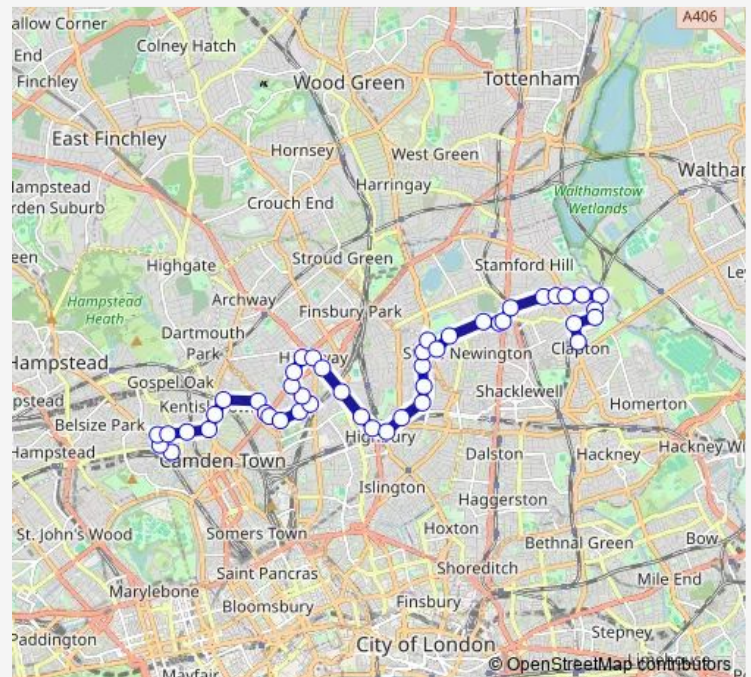

### Route schedule

Upper Clapton Road / Brooke Road — Chalk Farm Road / Morrisons

Monday 00:10-23:50

Tuesday 00:10-23:50

Wednesday 00:10-23:50

Thursday 00:10-23:50

Friday 00:10-23:50

Saturday 00:10-23:50

### Route info

Direction: Upper Clapton Road / Brooke Road

Stops: 50

Trip Duration: 1 hour 6 min

393 — Clapton Pond - Stoke Newington - Highbury - Kentish Town - Chalk Farm

Highbury Quadrant

Balfour Road / Crowfield House

## Route info

Direction: The Roundhouse

Stops: 45

Trip Duration: 0 hour 47 min

Beresford Terrace / Highbury Estate

Balfour Road / Lexfield House

Balfour Road / Crowfield House

Highbury Quadrant