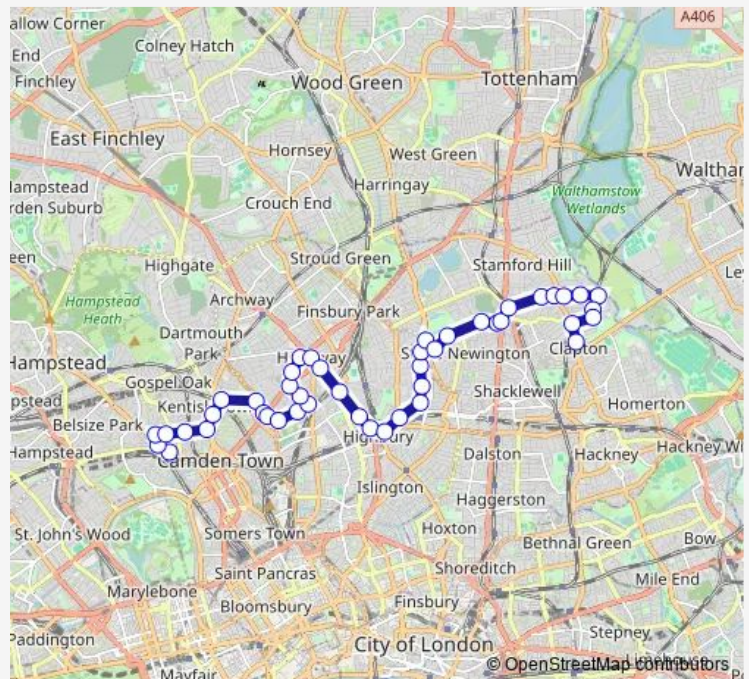

Thursday 00:10-23:50

Friday 00:10-23:50

Saturday 00:10-23:50

Sunday 00:10-23:50

Route info

Direction: Upper Clapton Road / Brooke Road

Stops: 50

Trip Duration: 0 hour 44 min

Tuesday 00:02-23:42

Wednesday 00:02-23:42

Thursday 00:02-23:42

Friday 00:02-23:42

Saturday 00:00-23:40

Sunday 00:00-23:40

Route info

Direction: The Roundhouse