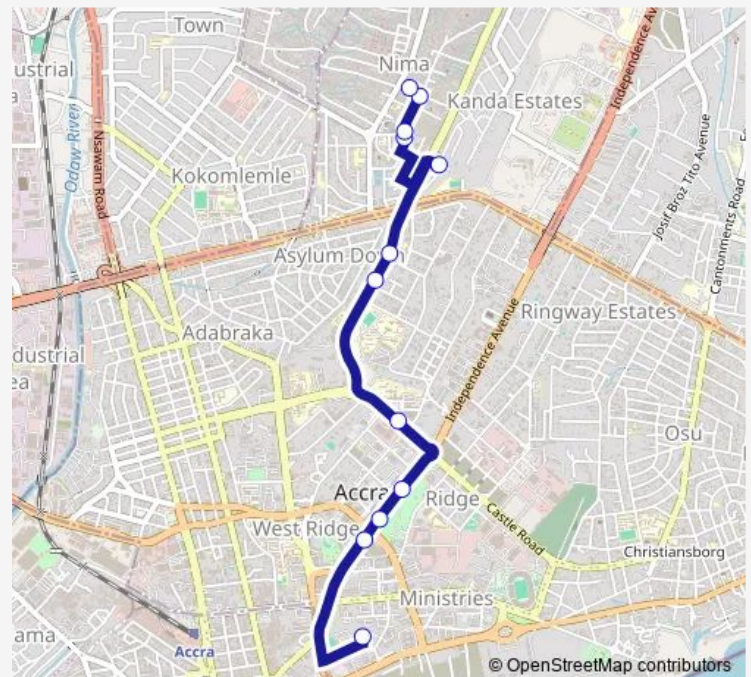

Friday 06:00

Saturday 06:00

Sunday 06:00

Route info

Direction: Accra New Tema Station

Stops: 12

Trip Duration: 0 hour 20 min

393 — Nima ↔ Accra

Direction

Nima — Accra New Tema Station

14 stops

[Open route schedule](#)

Nima

Nima Market

Nima Roundabout

Nima School Junction