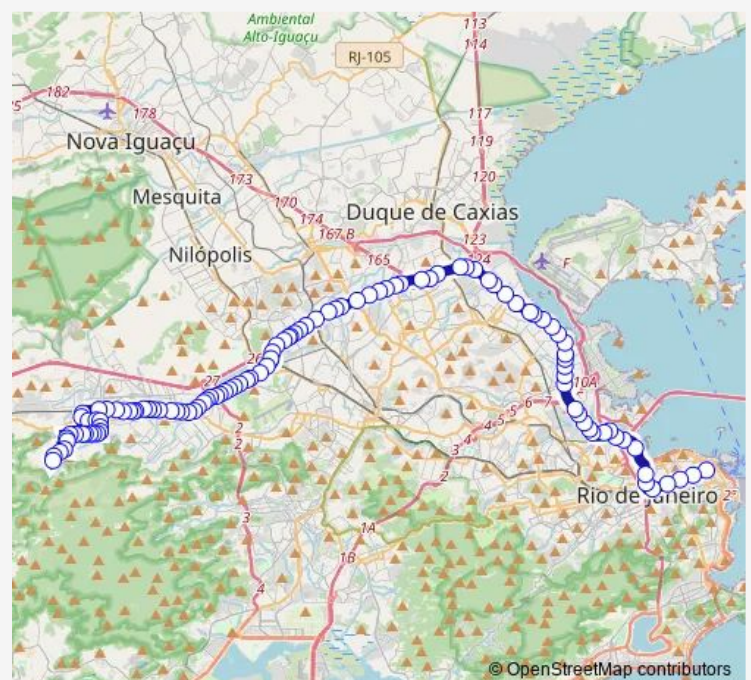

### Route schedule

Ponto Final: Bangu : Jardim Violeta (Rua Claudino Pinheiro) — Ponto Final: Candelária : Linhas 393, 2310, SN388 e SR393

Monday	00:00
Tuesday	00:00
Wednesday	00:00
Thursday	00:00
Friday	00:00
Saturday	00:00
Sunday	00:00

### Route info

Direction: Ponto Final: Bangu : Jardim Violeta (Rua Claudino Pinheiro)

Stops: 111

Trip Duration: 1 hour 55 min

Bangu Shopping

Cônego Vasconcelos

Silva Cardoso

Belo Horizonte