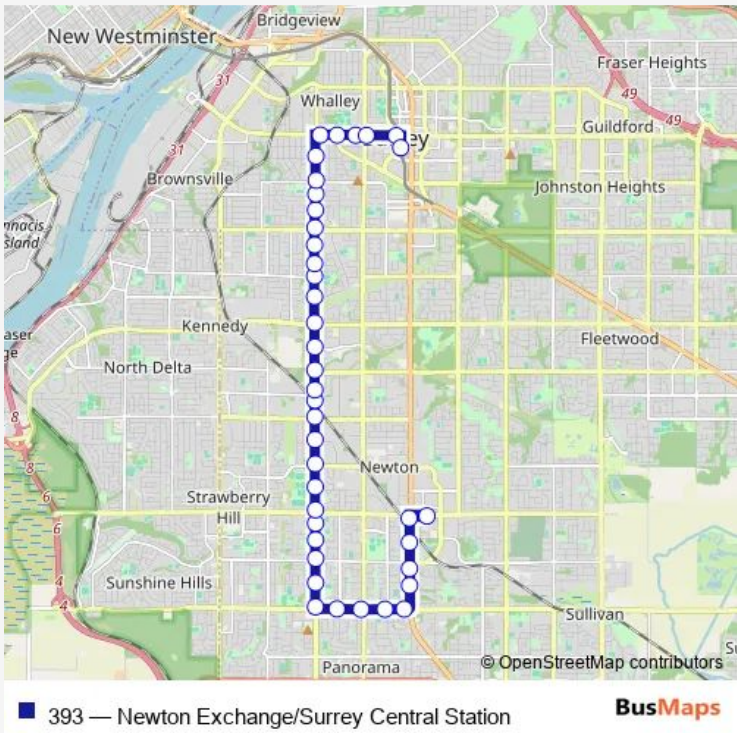

# Bus 393 Newton Exchange/Surrey Central Station

[Go to website](#)

**Direction**  
 Newton Exchange @ Bay 1 — Surrey Central Station @ Bay 12  
 39 stops  
[Open route schedule](#)

- Newton Exchange @ Bay 1
- Southbound King George Blvd @ 72 Ave
- Southbound King George Blvd @ 6900 Block
- Southbound King George Blvd @ 68 Ave
- Southbound King George Blvd @ 6500 Block
- Westbound 64 Ave @ King George Blvd
- Westbound 64 Ave @ 134 St
- Westbound 64 Ave @ 132 St
- Westbound 64 Ave @ 130 St
- Northbound 128 St @ 64 Ave
- Northbound 128 St @ 66 Ave
- Northbound 128 St @ 68 Ave
- Northbound 128 St @ 69A Ave
- Northbound 128 St @ 7100 Block
- Northbound 128 St @ 72 Ave
- Northbound 128 St @ 74 Ave
- Northbound 128 St @ 76 Ave
- Northbound 128 St @ 78 Ave
- Northbound 128 St @ 80 Ave
- Northbound 128 St @ 82 Ave
- Northbound 128 St @ 8200 Block

Route schedule  
 Newton Exchange @ Bay 1 — Surrey Central Station @ Bay 12

Monday	05:51-07:49
Tuesday	05:51-07:49
Wednesday	05:51-07:49
Thursday	05:51-07:49
Friday	05:51-07:49
Saturday	—
Sunday	—

**Route info**  
 Direction: Newton Exchange @ Bay 1  
 Stops: 39  
 Trip Duration: 0 hour 36 min

Eastbound 104 Ave @ University Dr

Surrey Central Station @ Bay 12

## Route info

Direction: Surrey Central Station @ Bay 4

Stops: 41

Trip Duration: 0 hour 50 min

Southbound 128 St @ 76 Ave

Southbound 128 St @ 74 Ave

Southbound 128 St @ 72 Ave

Southbound 128 St @ 7000 Block