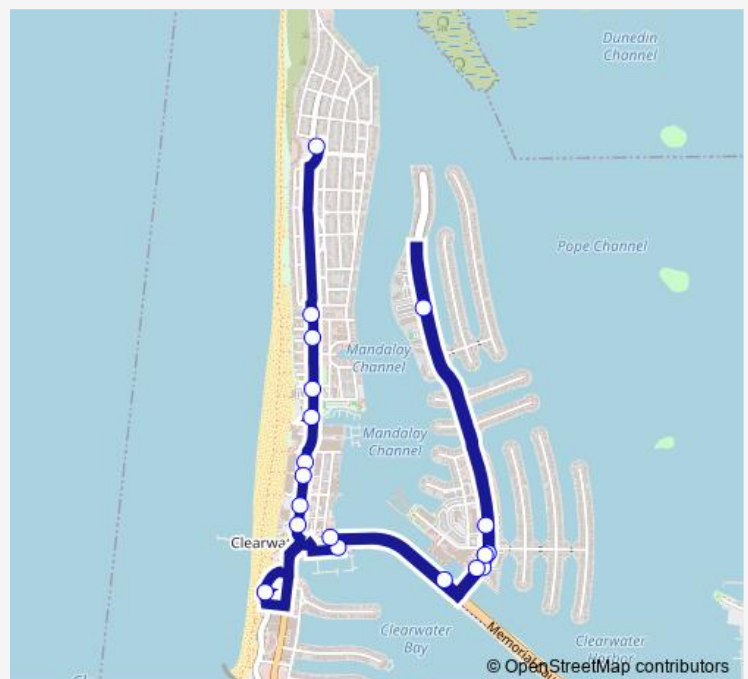

Mandalay AVE + 201

Mandalay AVE + Papaya St

Mandalay AVE + SAN Marco St

Mandalay AVE + Baymont St

Mandalay AVE + BAY Esplanade

BAY Esplanade & Cyprus

Acacia & BAY Esplanade

Mandalay AVE & Jessamine Cir

Route schedule

Clearwater Beach Transit Center North — Mandalay AVE & Jessamine Cir

Monday 09:45-21:45

Tuesday 09:45-21:45

Wednesday 09:45-21:45

Thursday 09:45-21:45

Friday 09:45-23:15

Saturday 09:45-23:15

Sunday 09:45-21:45

Route info

Direction: Clearwater Beach Transit Center North

Stops: 9

Trip Duration: 0 hour 10 min

Jtnb — Jolley Trolley North Beach

Direction

Mandalay AVE & Jessamine Cir — Clearwater Beach Transit Center North

19 stops

[Open route schedule](#)

Mandalay AVE & Jessamine Cir

Mandalay AVE + Acacia St

Mandalay & Idlewild

Mandalay AVE + BAY Esplande So

Mandalay AVE + Rockaway St

Mandalay AVE + Baymont St