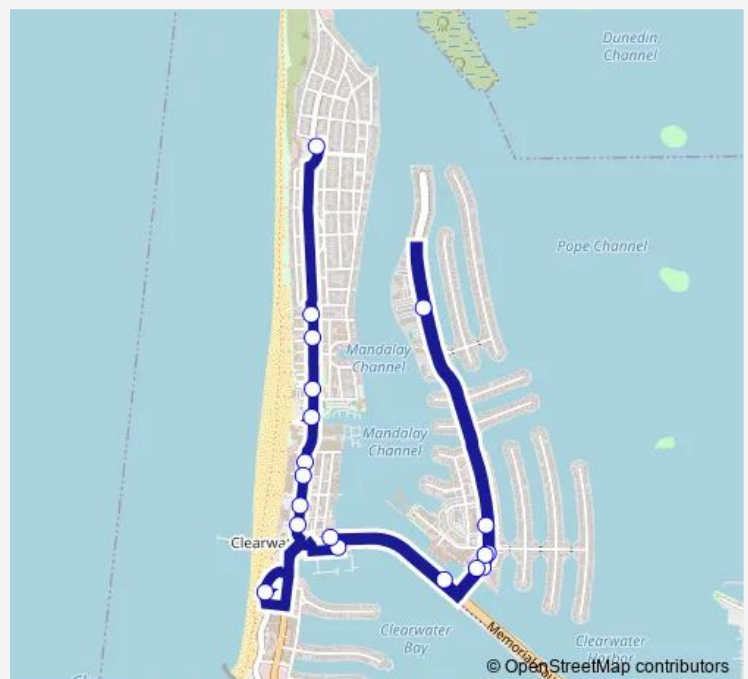

Mandalay AVE + 201

Mandalay AVE + Papaya St

Mandalay AVE + SAN Marco St

Mandalay AVE + Baymont St

Mandalay AVE + BAY Esplanade

BAY Esplanade & Cyprus

Acacia & BAY Esplanade

Mandalay AVE & Jessamine Cir

Route schedule

Clearwater Beach Transit Center North — Mandalay AVE & Jessamine Cir

Monday 09:45-21:45

Tuesday 09:45-21:45

Wednesday 09:45-21:45

Thursday 09:45-21:45

Friday 09:45-23:15

Saturday 09:45-23:15

Sunday 09:45-21:45

Route info

Direction: Clearwater Beach Transit Center North

Stops: 9

Trip Duration: 0 hour 10 min

JTNB — Jolley Trolley North Beach

BusMaps

Direction

Mandalay AVE & Jessamine Cir — Clearwater Beach Transit Center North

19 stops

[Open route schedule](#)

Mandalay AVE & Jessamine Cir

Mandalay AVE + Acacia St

Mandalay & Idlewild

Mandalay AVE + BAY Esplande So