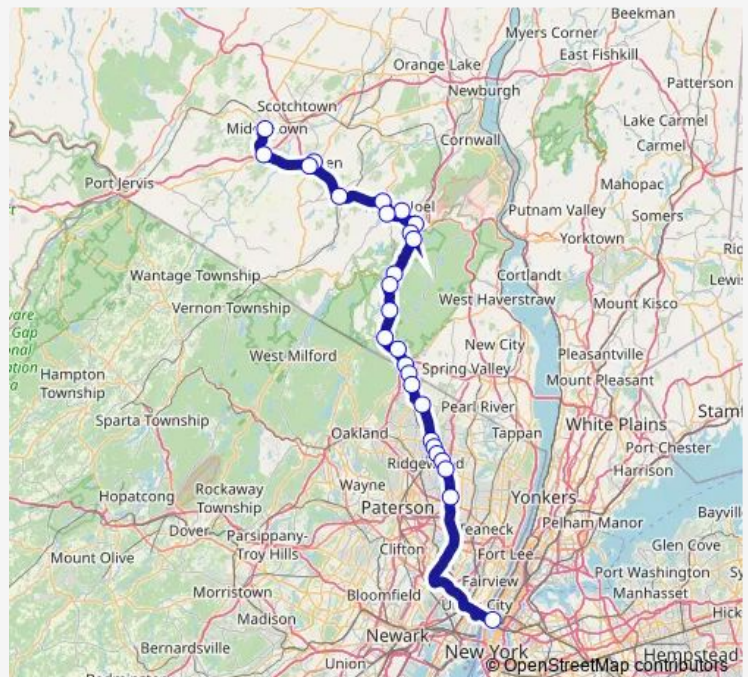

Friday 15:35

Saturday —

Sunday —

Route info

Direction: Port Authority Bus Terminal

Stops: 4

Trip Duration: 1 hour 30 min

ShortLine Hudson — 300 - NYC - Middletown

Direction

Port Authority Bus Terminal — Railroad Ave - Middletown Terminal

17 stops

[Open route schedule](#)

Port Authority Bus Terminal

Rt 17 & Mill St - Sloatsburg

Rt 17 & Liberty Rd - Tuxedo

Tuxedo Park & Ride

Rt 17 & Old Orange Tpk

Metro North Station - Harriman

Rt 17 & Rt 17m

Rt 17M - Harriman Woods Park and Ride

Millpond Pkwy - Monroe Terminal

Monroe Village Park & Ride

Monroe Park and Ride

Rt 17M & Moffat Ln

Chester Park Ride

Main St & Grand St - Goshen

Matthew St Park and Ride - Goshen

Rt 17M - 84 Citgo

Railroad Ave - Middletown Terminal

Route schedule

Port Authority Bus Terminal — Railroad Ave - Middletown Terminal