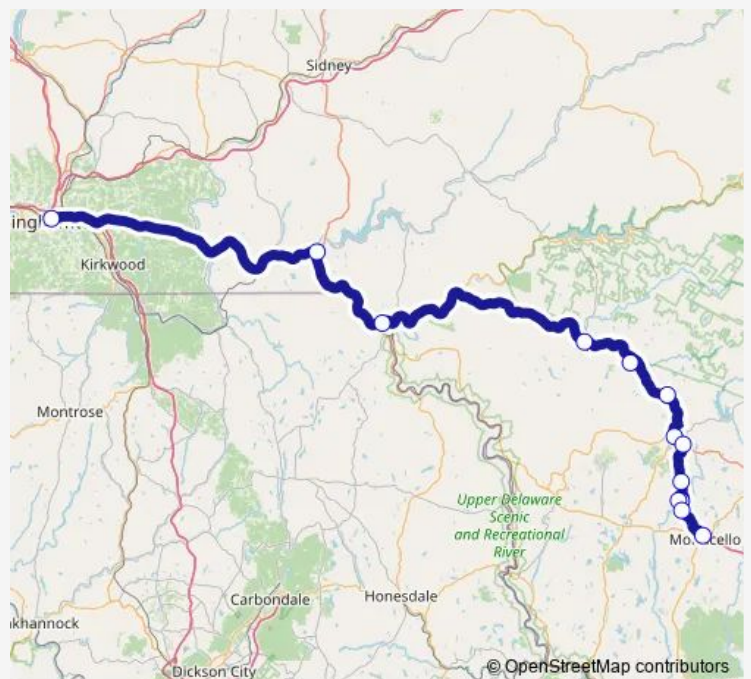

Chester Park Ride

Matthew St Park and Ride - Goshen

Exit 122 Park and Ride

Railroad Ave - Middletown Terminal

Circleville Park and Ride

Wurtsboro Park Ride

Monticello Shortline Terminal

Route schedule

Port Authority Bus Terminal — Monticello Shortline Terminal

Monday	18:30
Tuesday	18:30
Wednesday	18:30
Thursday	18:30
Friday	18:30
Saturday	—
Sunday	—

Route info

Direction: Port Authority Bus Terminal

Stops: 9

Trip Duration: 2 hour 30 min

ShortLine Hudson — 100 - Catskills

Direction

Port Authority Bus Terminal — Railroad Ave - Middletown Terminal

26 stops

[Open route schedule](#)

Port Authority Bus Terminal

Rt 17 & Century Rd