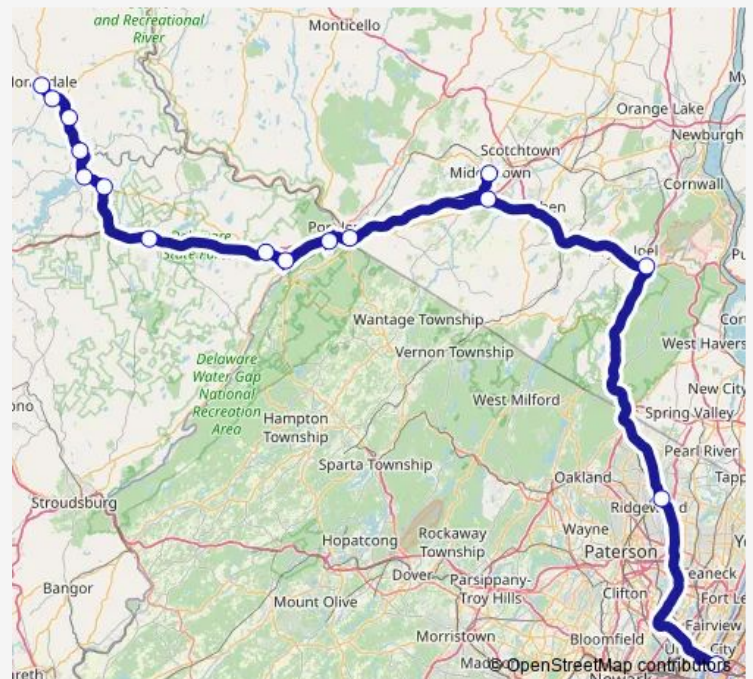

Route schedule

Port Authority Bus Terminal — Main St - Honesdale

Monday	15:30
Tuesday	15:30
Wednesday	15:30
Thursday	15:30
Friday	15:30
Saturday	10:00
Sunday	10:00

Route info

Direction: Port Authority Bus Terminal

Stops: 16

Trip Duration: 3 hour 10 min

ShortLine Hudson — 800 - Pennsylvania

Direction

Sunoco Station, 54 Main Ave — Broadway & Wall St

22 stops

[Open route schedule](#)

Sunoco Station, 54 Main Ave

Rt 6 - Tafton

Rt 402 & Rt 6

Dingmans Tpk & I-84 - Lords Valley

Rt 6 & I-84

Broad St & John St

Best Western - Matamoras

Old Greenville Tpl - Port Jervis First Assembly Church

Ridgewood Park and Ride South

Wednesday 16:35-17:35

Thursday 16:35-17:35

Friday 16:35-17:35

Saturday —

Sunday —

Route info

Direction: Port Authority Bus Terminal

Stops: 13