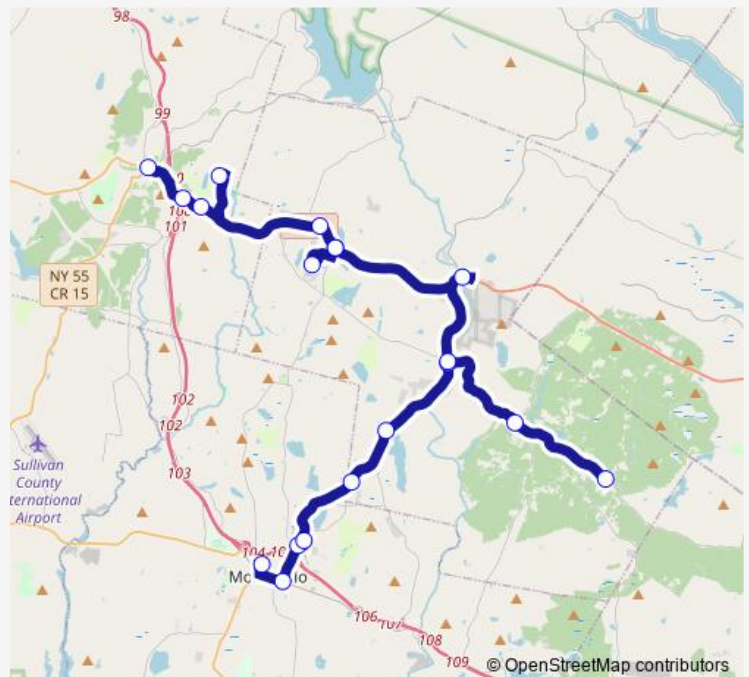

Rt 52 & College Rd - Loch Sheldrake Firehouse

Sullivan County Public Health

Rt 52 - Liberty Shop Rite

Rt 52 & Sullivan Ave

Main St - Liberty Cache

Route schedule

Monticello Shortline Terminal — Main St - Liberty Cache

Monday 10:20

Tuesday 10:20

Wednesday 10:20

Thursday 10:20

Friday 10:20

Saturday 10:20

Sunday 10:20

Route info

Direction: Monticello Shortline Terminal

Stops: 17

Trip Duration: 1 hour 2 min

Shortline Hudson — 600 - Sullivan County

Direction

Monticello Shortline Terminal — Main St - Liberty Cache

19 stops

[Open route schedule](#)

Monticello Shortline Terminal

Pleasant Ave & Broadway

Rt 42 & Golden Ridge Rd - Walmart

Thompson Town Square

Rt 42 - Kiamesha

Rt 42 - South Fallsburgh

Fallsburg Rt. 42 (SE corner)

Old Post Hill Rd & Main St - Mountaindale