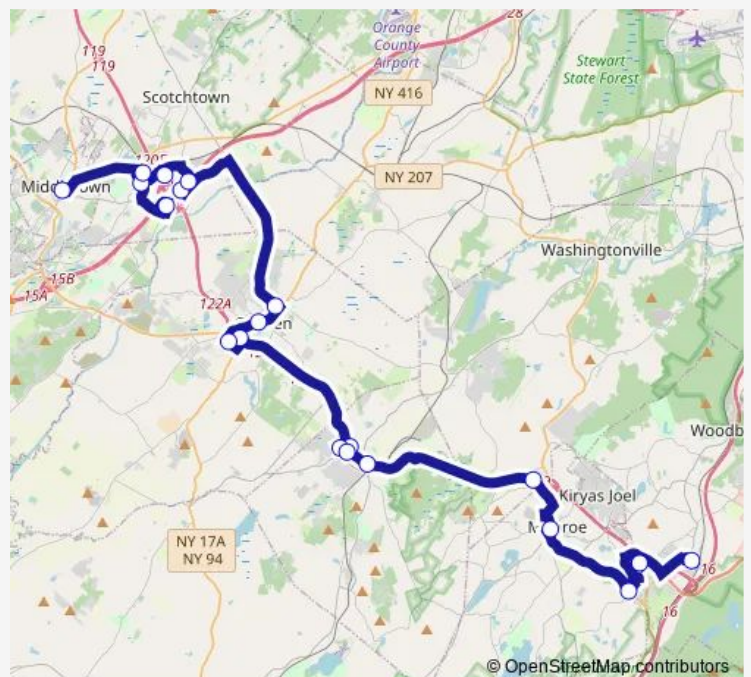

Friday 06:15-13:17

Saturday —

Sunday —

Route info

Direction: Woodbury Common

Stops: 19

Trip Duration: 1 hour 42 min

ShortLine Hudson — Main Line

Direction

Railroad Ave - Middletown Terminal — Rte 17M & Church St - Harriman

14 stops

[Open route schedule](#)

Railroad Ave - Middletown Terminal

East Main St - Orange Regional Medical Center

Galleria Mall - Main Entrance

Orange Medical Pavillion Parking Lot

Ballard Rd - Crystal Run Healthcare

Scotchtown Rd & Main St - County Government Center

Main St & Grand St - Goshen

Matthew St Park and Ride - Goshen

Rte 17M - Shoprite Plaza

Whispering Hills

Chester Industrial Park

Monroe Park and Ride

Millpond Pkwy - Monroe Terminal

Rte 17M & Church St - Harriman

Route schedule

Railroad Ave - Middletown Terminal — Rte 17M & Church St - Harriman