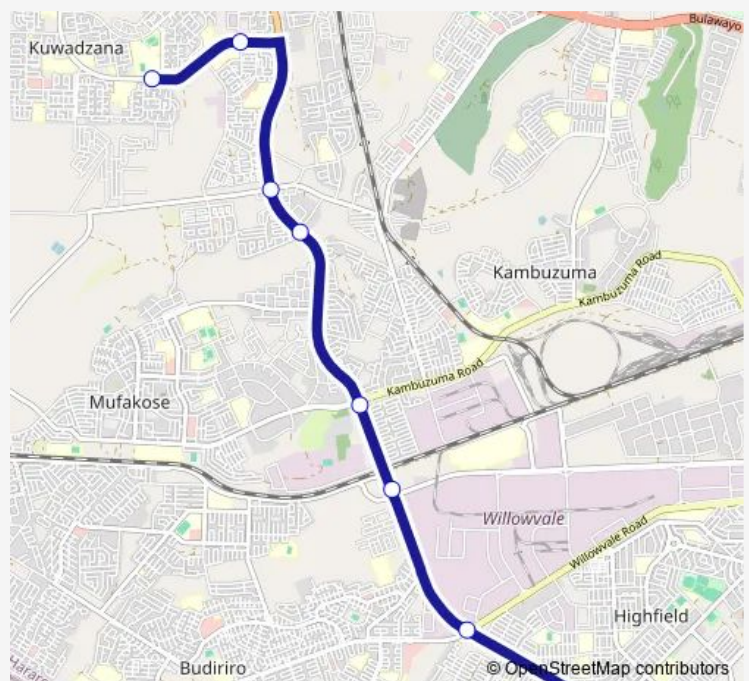

Communal Taxi Service Kuwadzana 4 Shops to Mapuranga Hub

[Go to website](#)

Direction

Kuwadzana 4 Shops Hub — Mapuranga

8 stops

[Open route schedule](#)

Kuwadzana 4 Shops Hub

Corner 20th Street and 1st Street

Donborough College Sign

High Glen Road Stop

Corner Kambuzuma Road and High Glen Road

Right Turn

Corner High Glen Rd & Willowvale Rd

Mapuranga

Route schedule

Kuwadzana 4 Shops Hub — Mapuranga

Monday	11:33
Tuesday	11:33
Wednesday	11:33
Thursday	11:33
Friday	11:33
Saturday	11:33
Sunday	11:33

Route info

Direction: Kuwadzana 4 Shops Hub

Stops: 8

Trip Duration: 0 hour 28 min

Kuwadzana 4 Shops to Mapuranga Hub