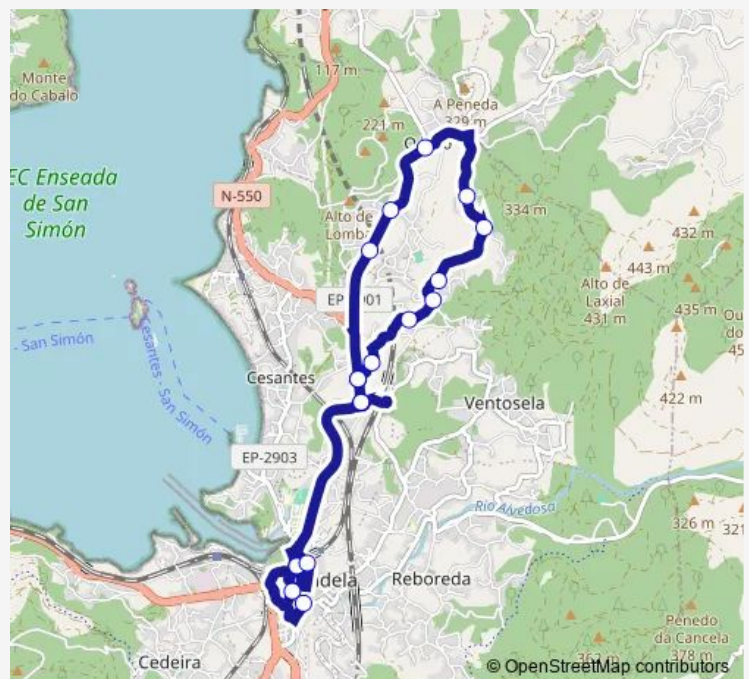

Route info

Direction: Redondela (Av Ernestina O

Stops: 17

Trip Duration: 0 hour 30 min

XG624023 — Redondela (A Farola) - Redondela (Av Ernestina Otero24)

BusMaps

Direction

Redondela (A Farola) — Redondela (Av Ernestina O)

Thursday 09:30

Friday —

Saturday —

Sunday —

Route info

Direction: Redondela (A Farola)

Stops: 17

Trip Duration: 0 hour 30 min