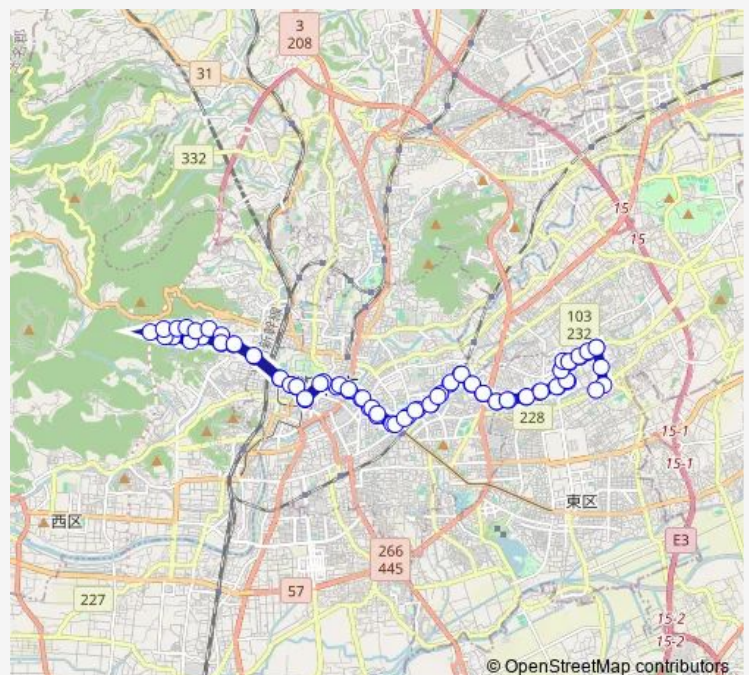

Bus W11h11 : 長嶺団地→熊高正門→荒尾橋→桜町-
バスターミナル→熊高正門→小峯営業所

[Go to website](#)

Direction

undefined — undefined

0 stops

[Open route schedule](#)

Route schedule

undefined — undefined

Monday	—
Tuesday	14:50-19:10
Wednesday	14:50-19:10
Thursday	14:50-19:10
Friday	14:50-19:10
Saturday	—
Sunday	—

Route info

Direction:

Stops: 0

Trip Duration: — min

■ W11h11 : 長嶺団地→熊高正門→荒尾橋→
桜町バスターミナル→熊高正門→小峯営業所

The schedule is provided in the local timezone. Times with "(+1)" indicate departures on the next day.

PDF file created on 2024-12-21

2024 BusMaps.com - All Rights Reserved