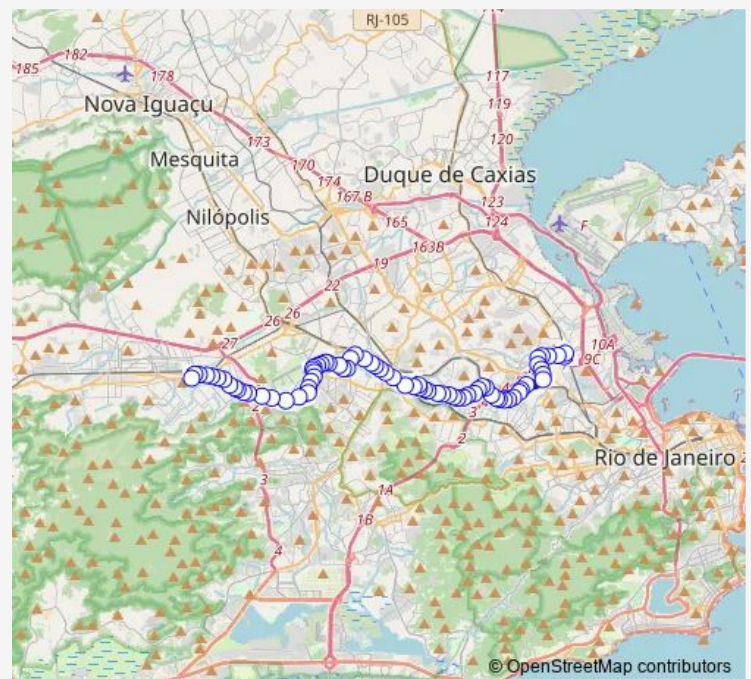

Bus SV917 Realengo - Bonsucesso

[Go to website](#)

Direction

Ponto Final: Bonsucesso : Clemenceau — Ponto Final: Realengo : Colégio Pedro II

74 stops

[Open route schedule](#)

Ponto Final: Bonsucesso : Clemenceau

Estação Bonsucesso

Democráticos

Álvaro do Cabo

Mallet

Itaóca

Adhemar Bebiano

Darke de Mattos

Francisco Medeiros

Bispo Lacerda

Van Gogh

Gauguin

Itamaracá

Pedras Altas

Vasco da Gama

Gandavo

Piauí

Ibiraci

José dos Reis

Alfredo de Souza Marques

João Ribeiro

Route schedule

Ponto Final: Bonsucesso : Clemenceau — Ponto Final: Realengo : Colégio Pedro II

Monday 00:00

Tuesday 00:00

Wednesday 00:00

Thursday 00:00

Friday 00:00

Saturday 00:00

Sunday 00:00

Route info

Direction: Ponto Final: Bonsucesso : Clemenceau

Stops: 74

Trip Duration: 1 hour 14 min

SV917 — Realengo - Bonsucesso