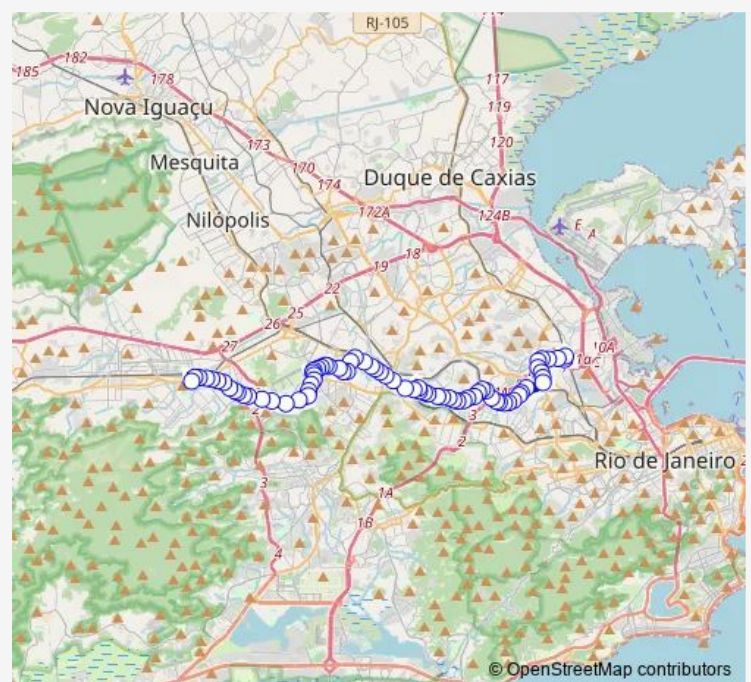

Bus Sv917 Realengo - Bonsucesso

[Go to website](#)

Direction

Ponto Final: Bonsucesso : Clemenceau — Ponto Final: Realengo : Colégio Pedro II

74 stops

[Open route schedule](#)

Ponto Final: Bonsucesso : Clemenceau

Estação Bonsucesso

Democráticos

Álvaro do Cabo

Mallet

Itaóca

Adhemar Bebiano

Darke de Mattos

Francisco Medeiros

Bispo Lacerda

Van Gogh

Gauguin

Itamaracá

Pedras Altas

Vasco da Gama

Gandavo

Piauí

Ibiraci

José dos Reis

Alfredo de Souza Marques

João Ribeiro

Route schedule

Ponto Final: Bonsucesso : Clemenceau — Ponto Final: Realengo : Colégio Pedro II

Monday 00:00

Tuesday 00:00

Wednesday 00:00

Thursday 00:00

Friday 00:00

Saturday 00:00

Sunday 00:00

Route info

Direction: Ponto Final: Bonsucesso : Clemenceau

Stops: 74

Trip Duration: 1 hour 1 min

Sv917 — Realengo - Bonsucesso