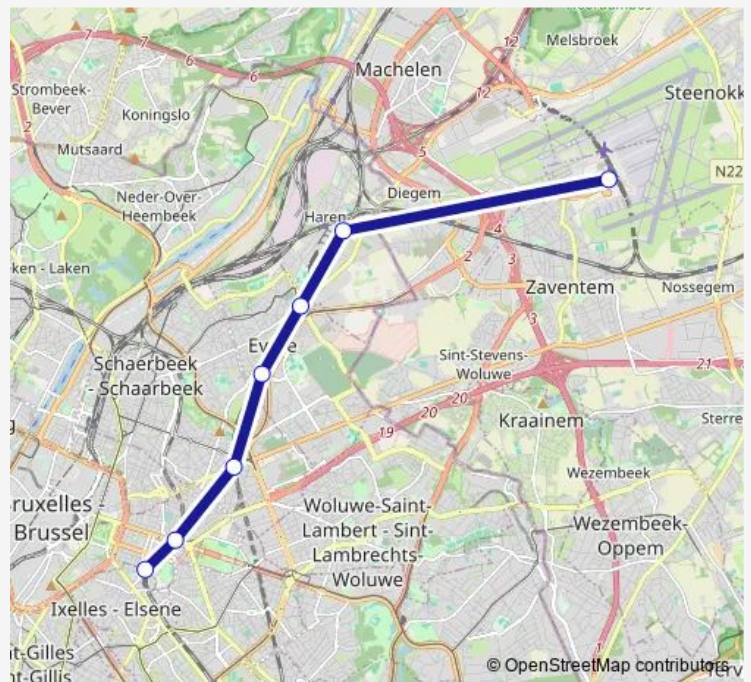

Rail S19 Bruxelles-Luxembourg - Brussels Airport-Zaventem

[Go to website](#)

Direction

Bruxelles-Luxembourg — Brussels Airport-Zaventem

7 stops

[Open route schedule](#)

Bruxelles-Luxembourg

Bruxelles-Schuman

Tuesday —

Wednesday —

Thursday —

Friday —

Saturday 04:35-23:36

Sunday 04:35-23:36

Route info

Direction: Bruxelles-Luxembourg

Stops: 7

Trip Duration: 0 hour 20 min

S19 — Bruxelles-Luxembourg - Brussels Airport-Zaventem

Direction

Brussels Airport-Zaventem — Bruxelles-Luxembourg

7 stops

[Open route schedule](#)

Brussels Airport-Zaventem

Monday 00:05

Tuesday —

Wednesday —

Thursday —

Friday —

Saturday 05:05-23:05

Sunday 00:05-23:05

Route info