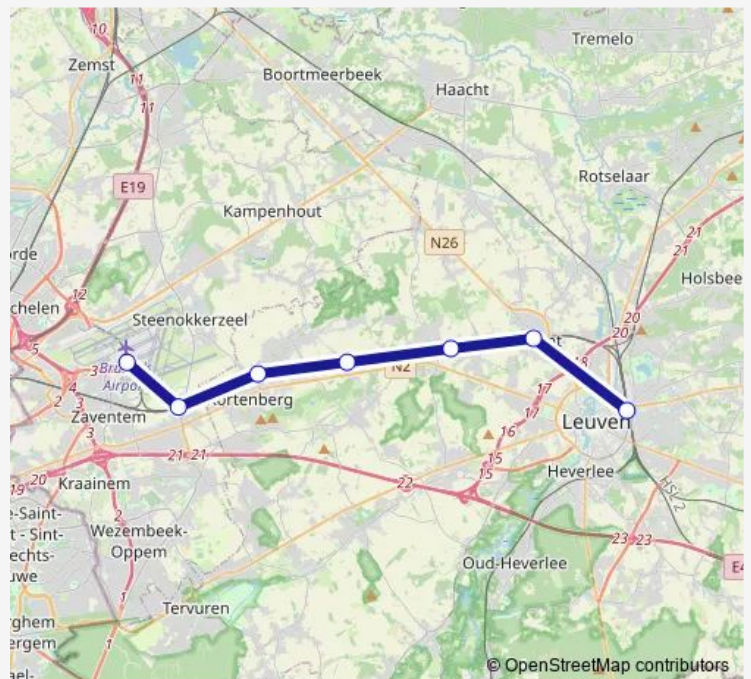

Rail S19 Brussels Airport-Zaventem - Louvain

[Go to website](#)

Direction

Louvain — Brussels Airport-Zaventem

7 stops

[Open route schedule](#)

Louvain

Herent

Tuesday —

Wednesday —

Thursday —

Friday —

Saturday 23:48

Sunday —

Route info

Direction: Louvain

Stops: 7

Trip Duration: 0 hour 13 min

S19 — Brussels Airport-Zaventem - Louvain

S19 Rail time schedules and route maps are available in an offline PDF at busmaps.com. Use the busmaps.com website to see live bus times, train schedule or subway schedule, and step-by-step directions for all public transit in Brussels