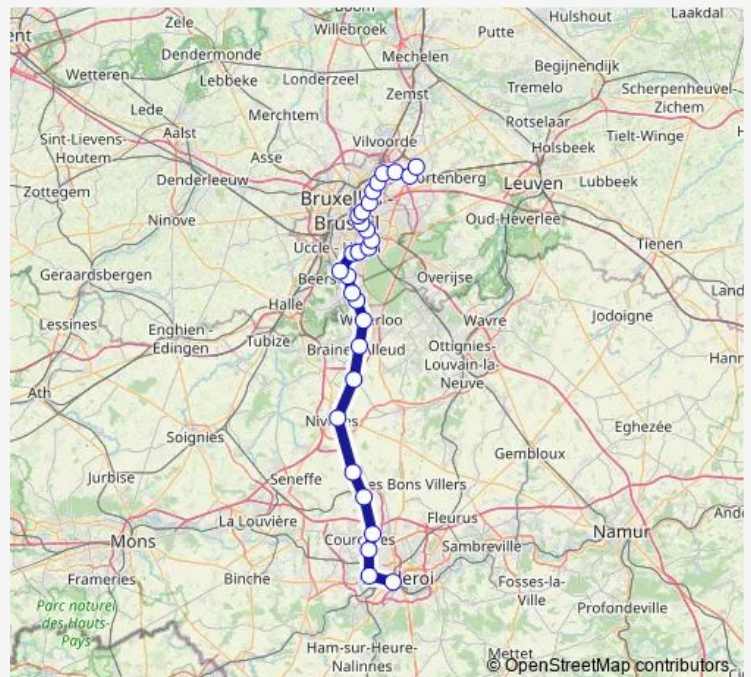

Thursday 05:36-21:38

Friday 05:36-21:38

Saturday —

Sunday —

Route info

Direction: Charleroi-Central

Stops: 29

Trip Duration: 1 hour 35 min

■ S19 — Brussels Airport-Zaventem - Charleroi-Central

Bruxelles-Schuman

Meiser

Evere

Bordet

Haren

Diegem

Zaventem

Vivier D'Oie

Saint-Job

Linkebeek

Holleken

Rhode-Saint-Genèse

De Hoek

Waterloo

Braine-l'Alleud