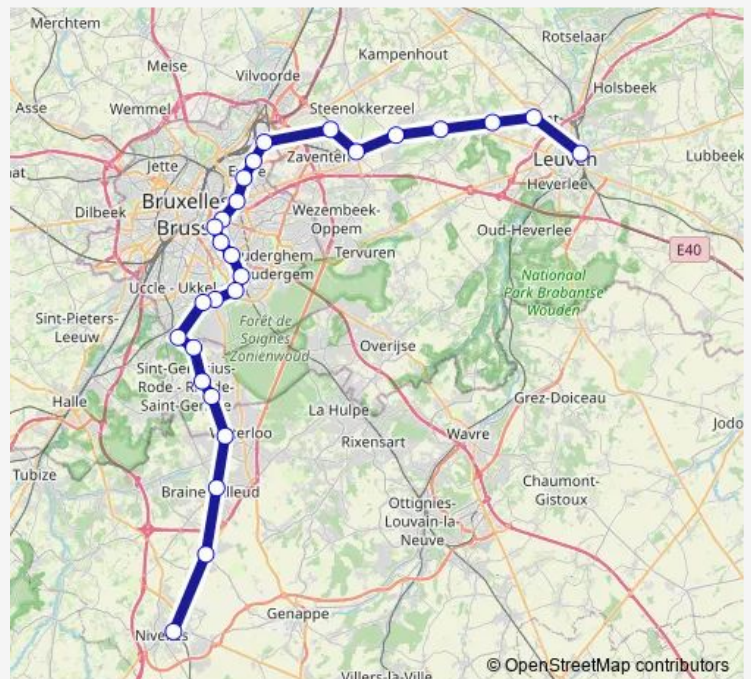

Thursday 04:47-23:48

Friday 04:47-23:48

Saturday 04:47-23:48

Sunday 04:47-23:48

Route info

Direction: Louvain

Stops: 27

Trip Duration: 1 hour 37 min

S19 — Nivelles - Louvain

Rhode-Saint-Genèse

De Hoek

Waterloo

Braine-l'Alleud

Lillois

Nivelles

Direction

Nivelles — Louvain

27 stops

[Open route schedule](#)

Nivelles

Lillois

Braine-l'Alleud

Waterloo

De Hoek

Wednesday —

Thursday 21:44-22:38

Friday 22:38

Saturday 04:42-22:38

Sunday 04:42-22:38

Route info

Direction: Nivelles

Stops: 27