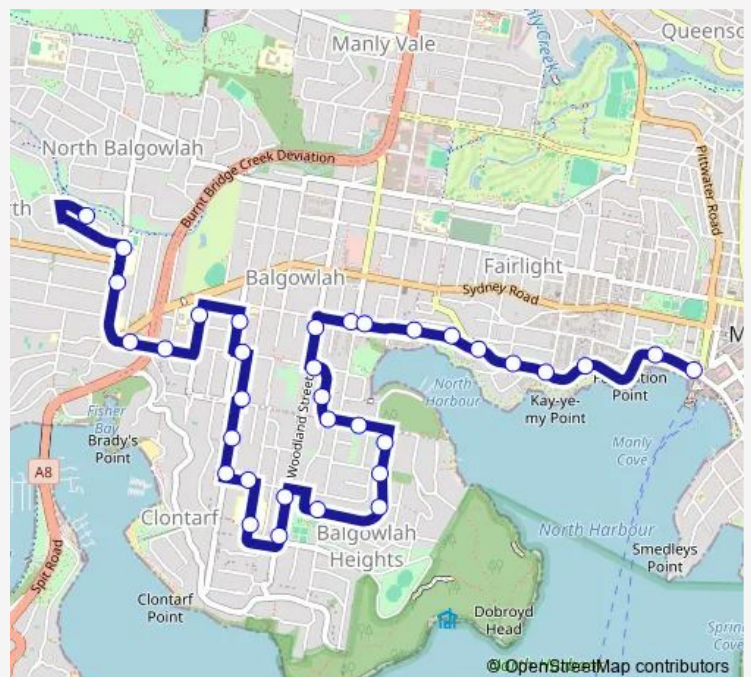

School Bus 683n Seaforth Primary to Manly Wharf

[Go to website](#)

Direction

Seaforth Public School, Benelong St — Manly Wharf, West Esplanade, Stand D

34 stops

[Open route schedule](#)

- Seaforth Public School, Benelong St
- Seaforth Public School, Brook Rd
- Seaforth Public School, Frenchs Forest Rd
- Balgowlah RSL Memorial Club, Ethel St
- Ethel St At Coral St
- Nbsc Balgowlah Boys, Maretimo St, Stand 4
- St Cecilia's Catholic Primary School, Wanganella St
- Upper Beach St Opp Seaview St
- Seaview St At New St
- Beatrice St Opp The Walk
- Beatrice St At Ernest St
- Ernest St Before Lewis St
- Balgowlah Heights Public School, Lewis St
- Woodland St Opp Bareena Dr
- Woodland St Before Ernest St
- Curban St Opp Bareena Park
- Curban St Opp Concise St
- Curban St At Valley Rd
- Curban St Before New St East
- Nanbaree Reserve, New St
- New St At Bungaloe Av

Route schedule

Seaforth Public School, Benelong St — Manly Wharf, West Esplanade, Stand D

Monday	15:35
Tuesday	15:35
Wednesday	15:35
Thursday	15:35
Friday	15:35
Saturday	—
Sunday	—

Route info

Direction: Seaforth Public School, Benelong St

Stops: 34

Trip Duration: 0 hour 24 min

683n — Seaforth Primary to Manly Wharf

Bungaloe Av Opp New St

Lower Beach St At Woodland St

Woodland St Before White St

White St At Condamine St

White St Before Orchard St

Lauderdale Av Opp King Av

Lauderdale Av Opp 79

Lauderdale Av After Rosedale Av

Lauderdale Av Opp Bolingbroke Pde

Lauderdale Av At Woods Pde

The Crescent At Laurence St

West Esplanade Opp Manly Art Gallery

Manly Wharf, West Esplanade, Stand D