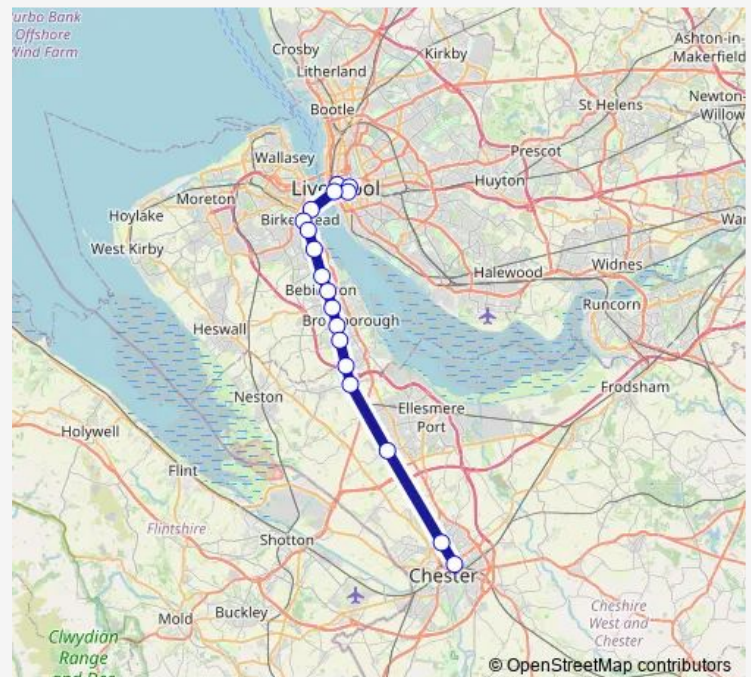

Rail Me:Mrf->Ctr ME train service from MRF to Ctr

[Go to website](#)

Direction

Moorfields — Chester

18 stops

[Open route schedule](#)

Moorfields

Liverpool Lime Street

Liverpool Central

Liverpool James Street

Birkenhead Hamilton Square

Birkenhead Central

Green Lane

Rock Ferry

Bebington

Port Sunlight

Route schedule

Moorfields — Chester

Monday 05:36

Tuesday 05:36

Wednesday 05:36

Thursday 05:36

Friday 05:36

Saturday 05:36

Sunday —

Route info

Direction: Moorfields

Stops: 18

Trip Duration: 0 hour 49 min

■ Me:Mrf->Ctr — ME train service from MRF to Ctr

Me:Mrf->Ctr Rail time schedules and route maps are available in an offline PDF at busmaps.com. Use the busmaps.com website to see live bus times, train schedule or subway schedule, and step-by-step directions for all public transit in Liverpool