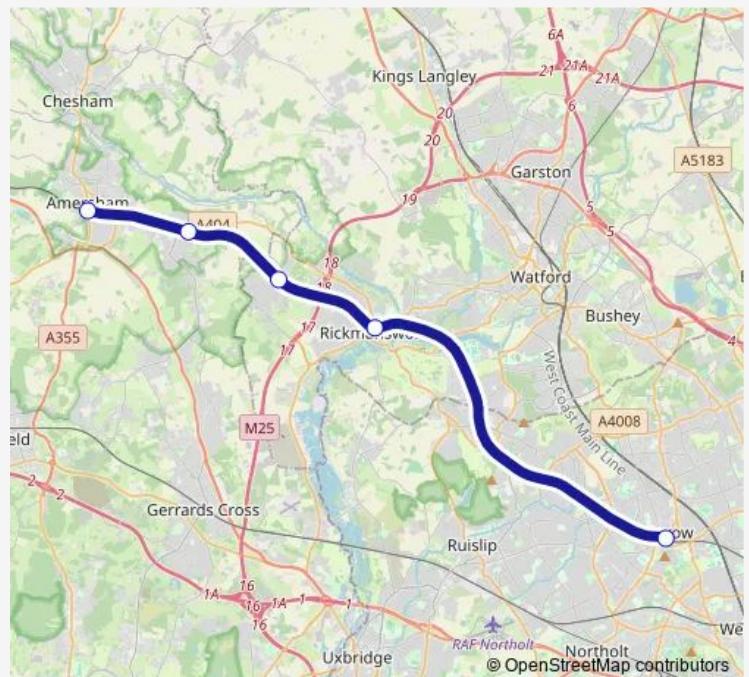

Metro Agency Harrow-on-the-Hill - Amersham

[Go to website](#)

Direction

Amersham — Harrow-on-the-Hill

5 stops

[Open route schedule](#)

Amersham

Chalfont & Latimer

Chorleywood

Rickmansworth

Harrow-on-the-Hill

Route schedule

Amersham — Harrow-on-the-Hill

Monday	00:12-00:19 ⁺¹
Tuesday	00:19-00:19 ⁺¹
Wednesday	00:19-00:19 ⁺¹
Thursday	00:12-00:19 ⁺¹
Friday	00:19-00:19 ⁺¹
Saturday	00:19-00:19 ⁺¹
Sunday	00:19-00:12 ⁺¹

Route info

Direction: Amersham

Stops: 5

Trip Duration: 0 hour 32 min

■ Agency — Harrow-on-the-Hill - Amersham

Direction

Harrow-on-the-Hill — Amersham

5 stops

[Open route schedule](#)

Harrow-on-the-Hill

Rickmansworth

Chorleywood

Chalfont & Latimer

Amersham

Route schedule

Harrow-on-the-Hill — Amersham