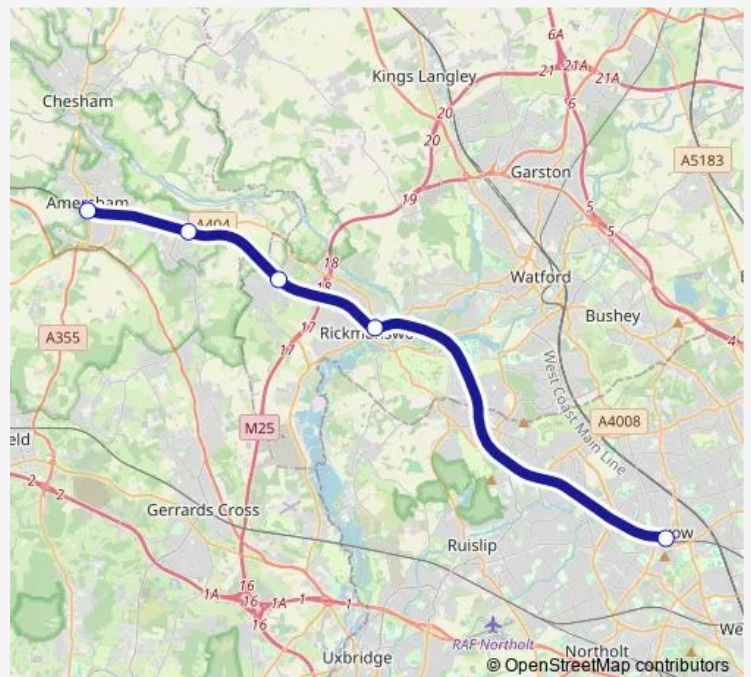

### Direction

Amersham — Harrow-on-the-Hill

5 stops

[Open route schedule](#)

Amersham

Chalfont & Latimer

Chorleywood

Rickmansworth

### Route schedule

Amersham — Harrow-on-the-Hill

Monday	00:16-00:22 <sup>+1</sup>
Tuesday	00:22
Wednesday	—
Thursday	—
Friday	24:22 <sup>+1</sup>
Saturday	00:22-00:22 <sup>+1</sup>
Sunday	00:22-00:16 <sup>+1</sup>

### Route info

Direction: Amersham

Stops: 5

Trip Duration: 0 hour 28 min

■ Agency — Harrow-on-the-Hill - Amersham

**Direction**

Harrow-on-the-Hill — Amersham

5 stops

[Open route schedule](#)

Harrow-on-the-Hill

Rickmansworth

Chorleywood

Chalfont &amp; Latimer

Amersham