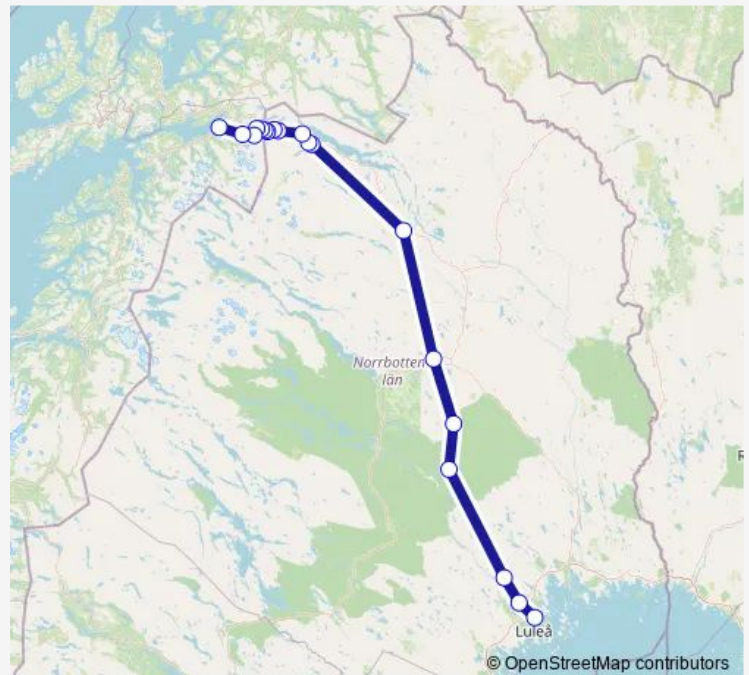

Long Distance Trains 96

[Go to website](#)

Direction

Luleå Centralstation — Narvik station

19 stops

[Open route schedule](#)

Luleå Centralstation

Sunderby sjukhus station

Boden C/Resecentrum

Murjek station

Nattavaara station

Gällivare C/Resecentrum

Kiruna station

Abisko Östra station

Abisko Turiststation

Björkliden station

Låktatjåkka station

Vassijaure station

Katterjåkk station

Riksgränsen station

Bjørnfjell station

Søsterbekk

Katterat

Rombakk

Narvik station

Route schedule

Luleå Centralstation — Narvik station

Monday 10:42

Tuesday 10:42

Wednesday 10:42

Thursday 10:42

Friday 10:42

Saturday 10:42

Sunday 10:42

Route info

Direction: Luleå Centralstation

Stops: 19

Trip Duration: 7 hour 56 min

■ 96