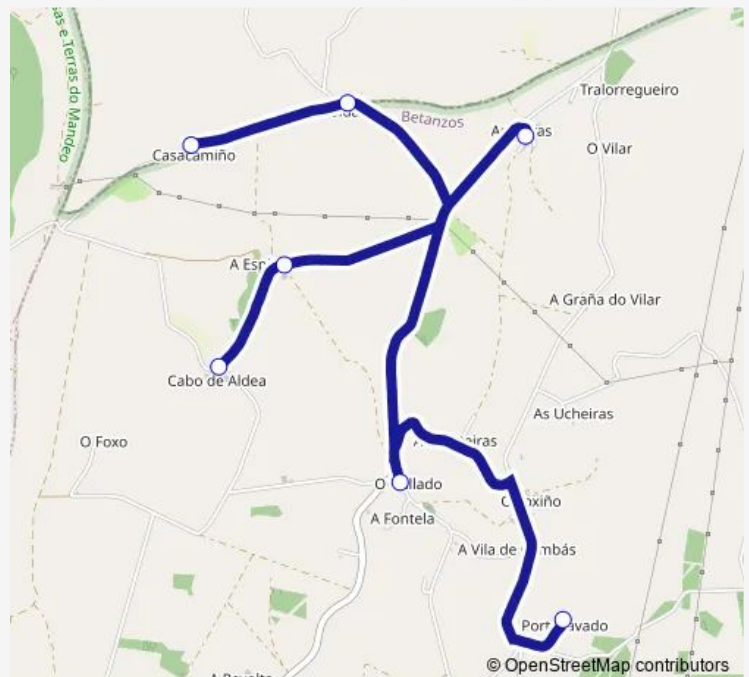

### Direction

AS Leiras — Cruce Gallado-Enlace

7 stops

[Open route schedule](#)

AS Leiras

Casacamiño

Toldá

Espiñeira

Cabo DE Aldea

Portocavado

Cruce Gallado-Enlace

### Route schedule

AS Leiras — Cruce Gallado-Enlace

Monday 08:03

Tuesday 08:03

Wednesday 08:03

Thursday —

Friday 08:03

Saturday —

### Route info

Direction: AS Leiras

Stops: 7

Trip Duration: 0 hour 17 min

XG833025 — Cruce Gallado-Enlace-As Leiras

BusMaps