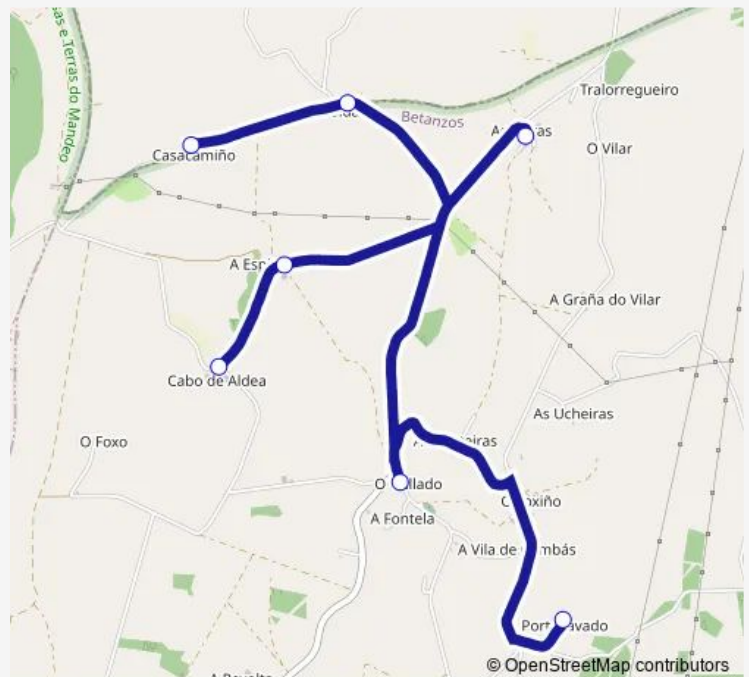

Bus Xg833025 Cruce Gallado-Enlace-As Leiras

[Go to website](#)

Direction

AS Leiras — Cruce Gallado-Enlace

7 stops

[Open route schedule](#)

AS Leiras

Casacamiño

Tuesday 08:03

Wednesday 08:03

Thursday 08:03

Friday 08:03

Saturday —

Sunday —

Route info

Direction: AS Leiras

Stops: 7

Trip Duration: 0 hour 17 min

Xg833025 — Cruce Gallado-Enlace-As Leiras

Direction

Cruce Gallado-Enlace — AS Leiras

7 stops

[Open route schedule](#)

Cruce Gallado-Enlace

Monday	13:30-15:10
Tuesday	15:10
Wednesday	14:10
Thursday	14:10
Friday	14:10
Saturday	—
Sunday	—

Route info

Direction: Cruce Gallado-Enlace

Stops: 7

Trip Duration: 0 hour 17 min

Xg833025 Bus time schedules and route maps are available in an offline PDF at busmaps.com. Use the busmaps.com website to see live bus times, train schedule or subway schedule, and step-by-step directions for all public transit in Aranga