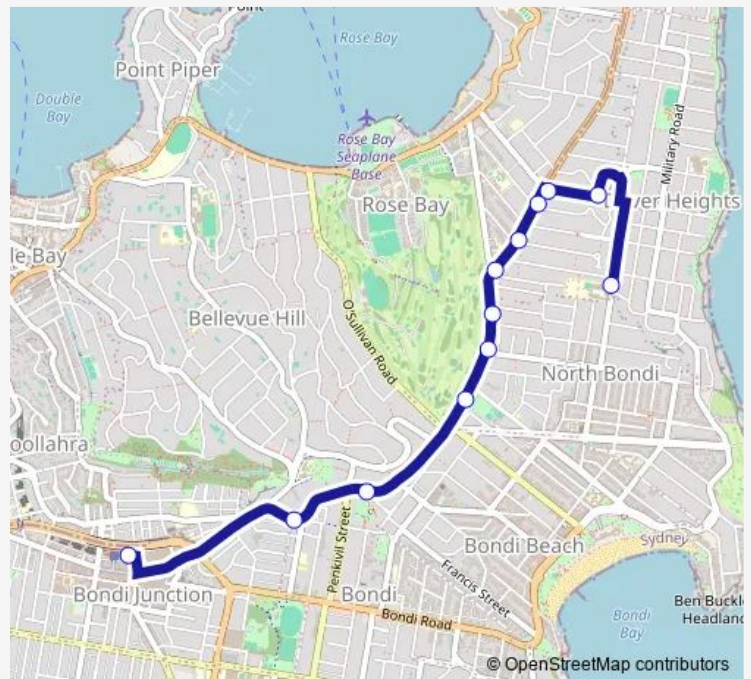

School Bus 711e Rose Bay Secondary College to Bondi Junction

[Go to website](#)

Direction

Rose Bay Secondary College, Stand 2, Hardy St — Bondi Junction Station, Stand P

12 stops

[Open route schedule](#)

Rose Bay Secondary College, Stand 2, Hardy St

Victory St At Dover Rd

Dover Rd At Old South Head Rd

Old South Head Rd At Beaumont St

Old South Head Rd At Onslow St

Old South Head Rd At The Avenue

Old South Head Rd After Owen St

Old South Head Rd At Murriverie Rd

Old South Head Rd After Warners Av

Old South Head Rd Before Penkivil St

Old South Head Rd After Flood St

Bondi Junction Station, Stand P

Route schedule

Rose Bay Secondary College, Stand 2, Hardy St — Bondi Junction Station, Stand P

Monday	15:05-15:20
Tuesday	14:05-14:15
Wednesday	15:05-15:20
Thursday	13:15-15:20
Friday	15:05-15:20
Saturday	—
Sunday	—

Route info

Direction: Rose Bay Secondary College, Stand 2, Hardy St

Stops: 12

Trip Duration: 0 hour 22 min