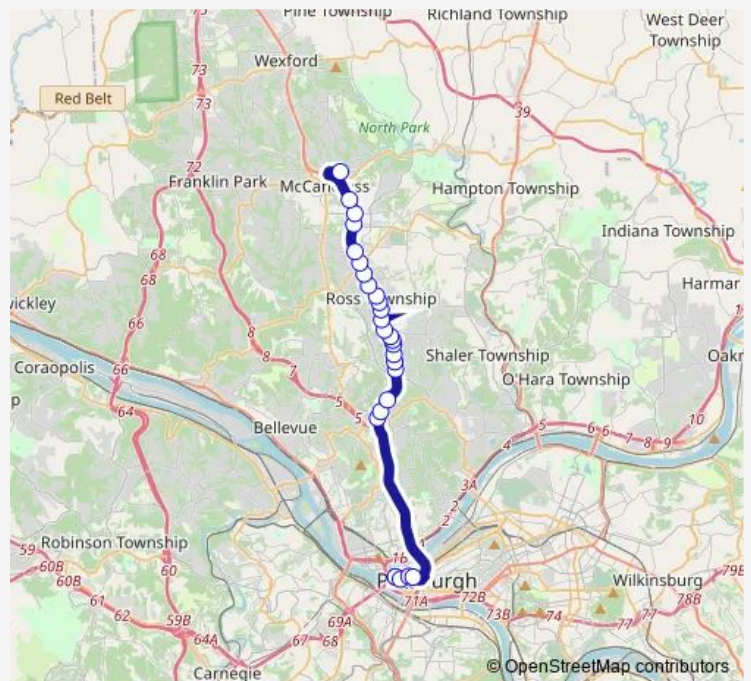

# Bus O12 Mcknight Flyer

[Go to website](#)

**Direction**  
 Mccandless Park AND Ride — Stanwix ST + Penn AVE  
 (Gateway #2)

27 stops

[Open route schedule](#)

- Mccandless Park AND Ride
- Blazier + Giant Eagle
- BLAZIER DR + TARGET ENTRANCE DRIVE
- PERRY HWY OPP CUMBERLAND RD
- PERRY HWY AT CCAC NORTH
- PERRY HWY AT PERRYMONT RD
- PERRY HWY AT WASHINGTON BLVD
- PERRY HWY AT TRION RD
- BABCOCK BLVD AT BROWNS LANE
- Mcknight RD + THE Block AT Northway Drvwy
- MCKNIGHT RD + #7905 (MAD MEX)
- Mcknight RD + Browns Ln
- Mcknight RD + Mcknight CIR (OPP Ross Park Mall Dr)
- Mcknight RD + Toyota Dealership
- Mcknight RD + Ross Towne Center
- Mcknight RD + OLD Mcknight Rd
- Mcknight RD + Seibert Ns
- Mcknight RD + Seibert Fs
- Mcknight RD + North Hills Village (North Ent)
- Mcknight RD + North Hills Village (South Ent)
- Mcknight RD + Northland Medical Center

**Route schedule**

Mccandless Park AND Ride — Stanwix ST + Penn AVE  
 (Gateway #2)

Monday	15:44-18:19
Tuesday	15:44-18:19
Wednesday	15:44-18:19
Thursday	15:44-18:19
Friday	15:44-18:19
Saturday	—
Sunday	—

**Route info**

Direction: Mccandless Park AND Ride

Stops: 27

Trip Duration: 0 hour 40 min

■ O12 — Mcknight Flyer **BusMaps**

Mcknight RD + Babcock Ramp Fs

Mcknight RD + Nelson RUN Rd

Mcknight RD + Intown Suites Drwy Fs

## Direction

SEVENTH AVE + WILLIAM PENN PL — Mccandless Park AND Ride

27 stops

[Open route schedule](#)

SEVENTH AVE + WILLIAM PENN PL

Mcknight RD + Ivory AVE Ramp Fs

Mcknight RD + Mcknight-Ivory Bldg

Mcknight RD + Nelson Run