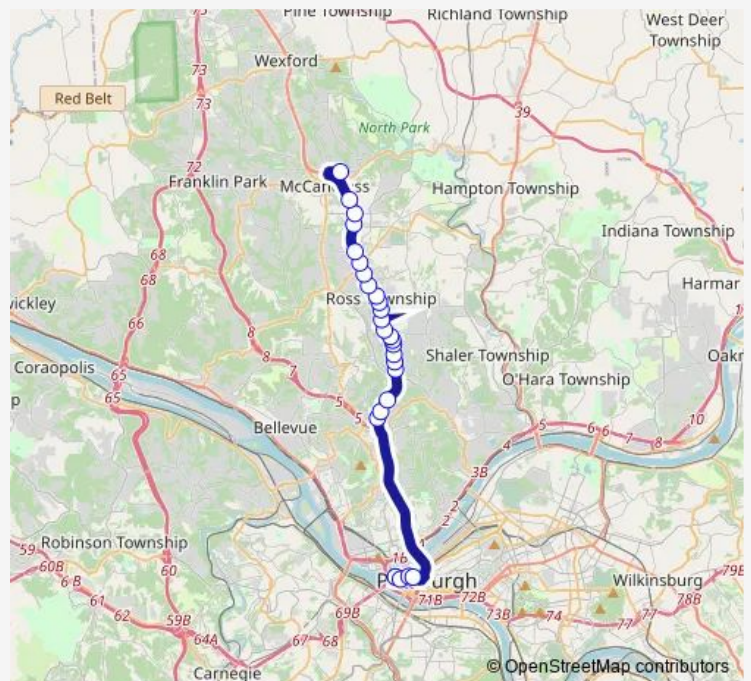

Bus O12 Mcknight Flyer

[Go to website](#)

Direction
 Mccandless Park AND Ride — Stanwix ST + Penn AVE
 (Gateway #2)

27 stops

[Open route schedule](#)

- Mccandless Park AND Ride
- Blazier + Giant Eagle
- Blazier DR + Target Entrance Drive
- Perry HWY OPP Cumberland Rd
- Perry HWY AT Ccac North
- Perry HWY AT Perrymont Rd
- Perry HWY AT Washington Blvd
- Perry HWY AT Trion Rd
- Babcock Blvd AT Browns Lane
- Mcknight RD + THE Block AT Northway Drvwy
- Mcknight RD + #7905 (MAD Mex)
- Mcknight RD + Browns Ln
- Mcknight RD + Mcknight CIR (OPP Ross Park Mall Dr)
- Mcknight RD + Toyota Dealership
- Mcknight RD + Ross Towne Center
- Mcknight RD + OLD Mcknight Rd
- Mcknight RD + Seibert Ns
- Mcknight RD + Seibert Fs
- Mcknight RD + North Hills Village (North Ent)
- Mcknight RD + North Hills Village (South Ent)
- Mcknight RD + Northland Medical Center

Route schedule

Mccandless Park AND Ride — Stanwix ST + Penn AVE
 (Gateway #2)

Monday	15:44-18:19
Tuesday	15:44-18:19
Wednesday	15:44-18:19
Thursday	15:44-18:19
Friday	15:44-18:19
Saturday	—
Sunday	—

Route info

Direction: Mccandless Park AND Ride

Stops: 27

Trip Duration: 0 hour 40 min

■ O12 — Mcknight Flyer

Mcknight RD + Babcock Ramp Fs

Mcknight RD + Nelson RUN Rd

Mcknight RD + Intown Suites Drwy Fs

Mcknight RD + Pittsburgh Revival Center

Mcknight RD + Ivory AVE Ramp (Island)

Stanwix ST + Penn AVE (Gateway #2)

Direction

Mccandless Park AND Ride — Seventh AVE + William Penn Pl

28 stops

[Open route schedule](#)

Mccandless Park AND Ride

Ingomar RD + Saratoga Dr