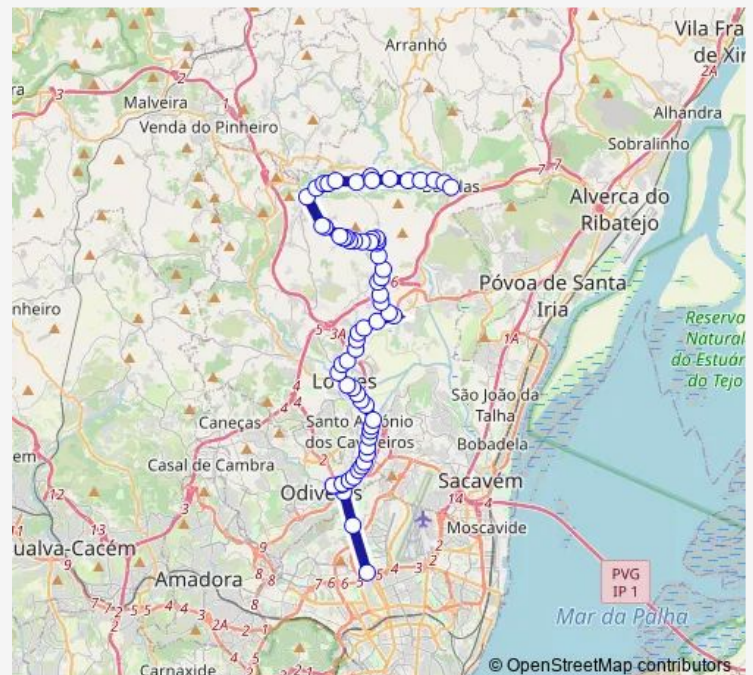

### Route schedule

Lisboa (Campo Grande) — Bucelas

Monday 12:15-19:20

Tuesday 12:15-19:20

Wednesday 12:15-19:20

Thursday 12:15-19:20

Friday 12:15-19:20

Saturday —

### Route info

Direction: Lisboa (Campo Grande)

Stops: 66

Trip Duration: 1 hour 5 min

■ 336a - Lisboa (Campo Grande) - Bucelas

BusMaps

Loures (Esc Secundária)

Loures (Lgo Câmara)