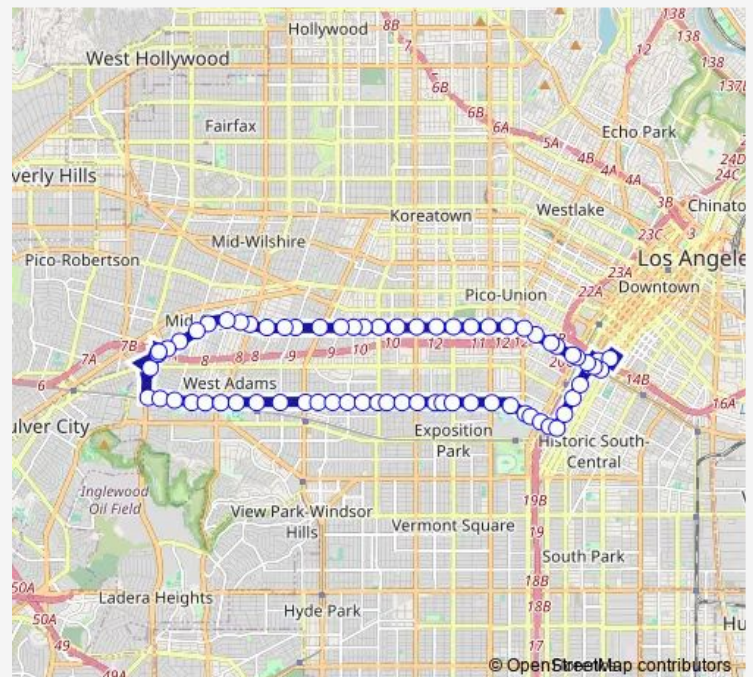

Washington / Normandie

### Route schedule

Maple Lot — Washington Fairfax Terminal

Monday 23:07

Tuesday 23:07

Wednesday 23:07

Thursday 23:07

Friday 23:07

Saturday 23:07

### Route info

Direction: Maple Lot

Stops: 41

Trip Duration: 0 hour 35 min

35/38 — Metro Local Line

BusMaps

Washington / Harvard

Washington / Western