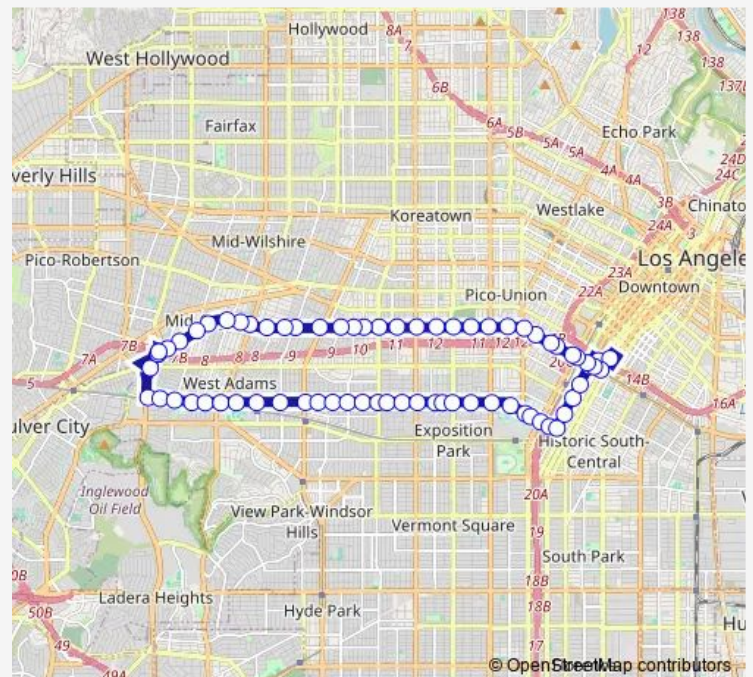

Thursday 23:07

Friday 23:07

Saturday 23:07

Sunday 23:07

Route info

Direction: Maple Lot

Stops: 41

Trip Duration: 0 hour 35 min

35/38 — Metro Local Line

Washington / Harvard

Washington / Western

Washington / Gramercy

Washington / Arlington

Washington / 4th

Washington / 6th

Washington / Norton

Washington / Crenshaw

Washington / West

Washington / Vineyard

Washington / Rimpau

Washington / La Brea

Washington / Orange

Washington / Redondo

Washington / Burnside

Washington / Hauser

Washington / Curson

Washington / Thurman

Washington / Fairfax

Washington Fairfax Terminal

Direction

Maple Lot — Washington Fairfax Terminal

45 stops