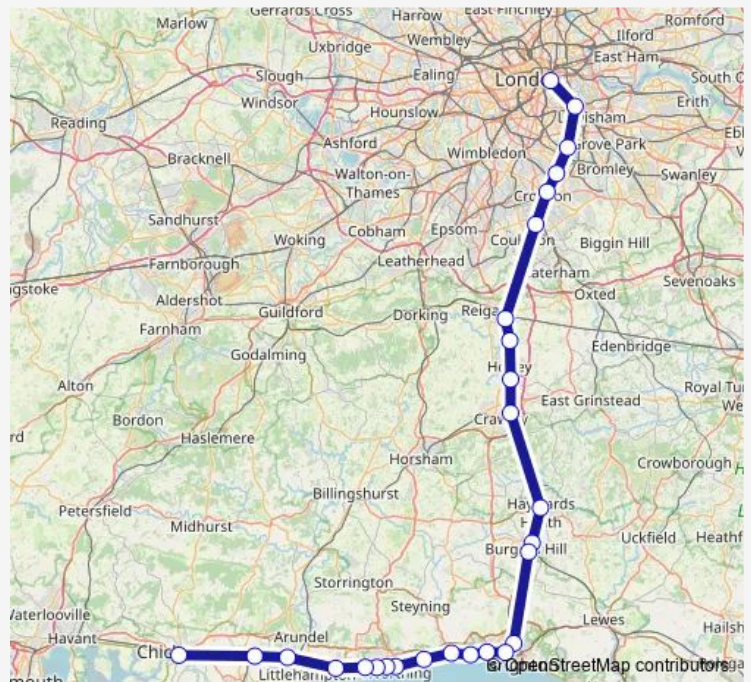

Sydenham

Norwood Junction

East Croydon

Purley

Earlswood (Surrey)

Salfords (Surrey)

Gatwick Airport

Three Bridges

Lancing

Worthing

West Worthing

Route schedule

London Bridge — Chichester

Monday 23:18

Tuesday —

Wednesday —

Thursday —

Friday 23:18

Saturday 23:17-23:18

Sunday —

Route info

Direction: London Bridge

Stops: 27

Trip Duration: 2 hour 1 min

Southern — London Bridge - Chichester

Durrington-on-Sea

Goring-by-Sea

Angmering

Ford

Barnham

Chichester

Southern Rail time schedules and route maps are available in an offline PDF at busmaps.com. Use the busmaps.com website to see live bus times, train schedule or subway schedule, and step-by-step directions for all public transit in Brighton