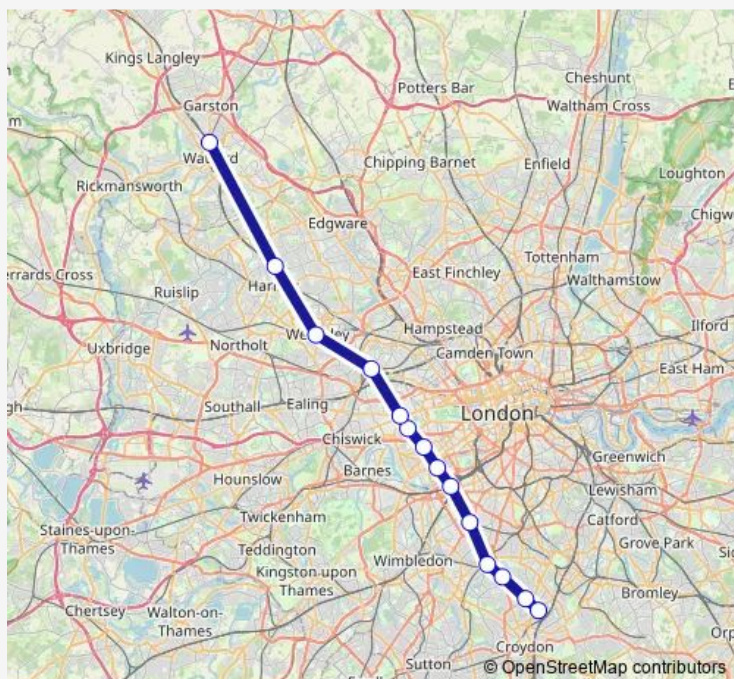

Rail Southern Selhurst - Watford Junction

[Go to website](#)

**Direction**

Selhurst — Watford Junction

14 stops

[Open route schedule](#)

- Selhurst
- Thornton Heath
- Norbury
- Streatham Common
- Balham
- Clapham Junction
- Imperial Wharf
- West Brompton
- Kensington (Olympia)
- Shepherds Bush
- Willesden Junction
- Wembley Central
- Harrow & Wealdstone
- Watford Junction

Route schedule

Selhurst — Watford Junction

Monday	06:16
Tuesday	06:16
Wednesday	06:16
Thursday	06:16
Friday	06:16
Saturday	—
Sunday	—

Route info

Direction: Selhurst

Stops: 14

Trip Duration: 1 hour 7 min

Southern — Selhurst - Watford Junction

Southern Rail time schedules and route maps are available in an offline PDF at [busmaps.com](https://busmaps.com). Use the [busmaps.com](https://busmaps.com) website to see live bus times, train schedule or subway schedule, and step-by-step directions for all public transit in London