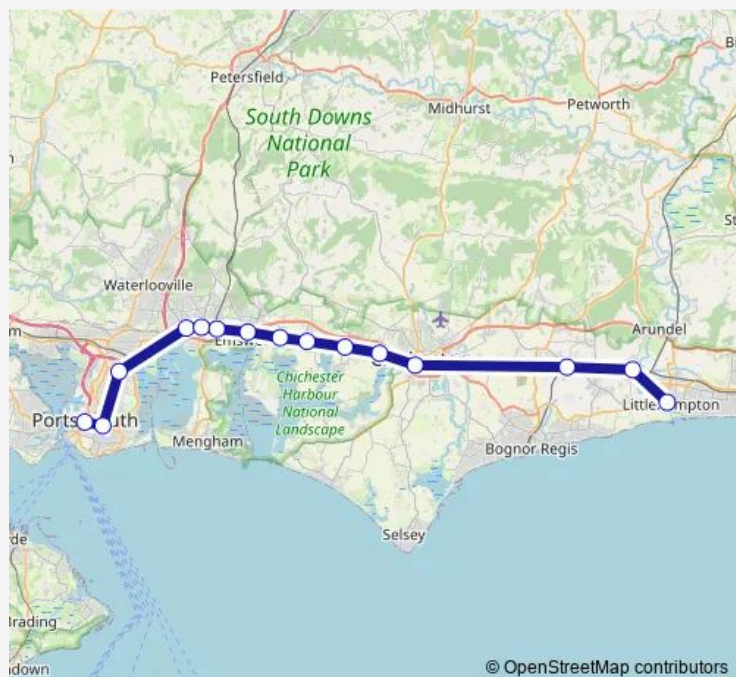

Trip Duration: 0 hour 54 min

© OpenStreetMap contributors

## Direction

Portsmouth & Southsea — Littlehampton

8 stops

[Open route schedule](#)

Portsmouth & Southsea

Fratton

Havant

Emsworth

## Route info

Direction: Portsmouth & Southsea

Stops: 8

Trip Duration: 0 hour 44 min

**Direction**

Littlehampton — Portsmouth &amp; Southsea

14 stops

[Open route schedule](#)

## Route info

Direction: Littlehampton

Stops: 14

Trip Duration: 0 hour 55 min

**Direction**

Portsmouth &amp; Southsea — Littlehampton

15 stops

[Open route schedule](#)