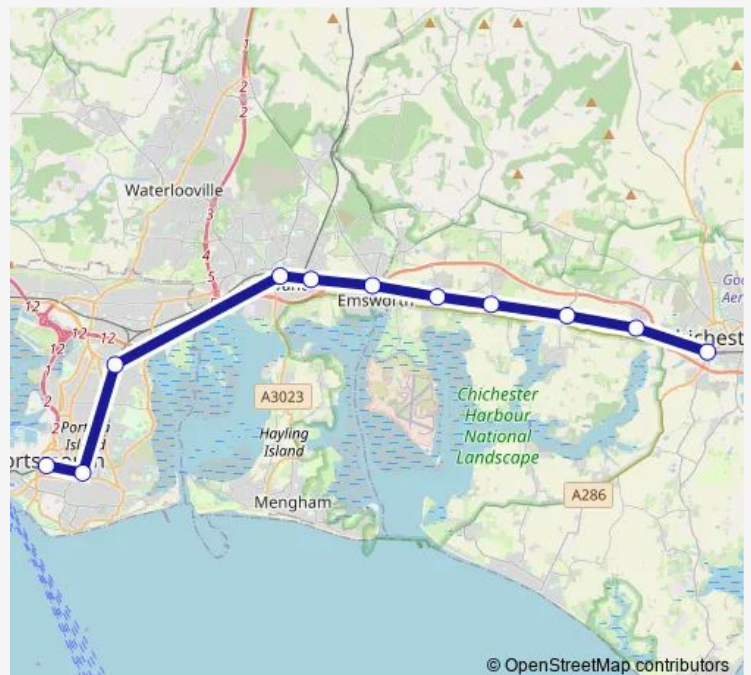

Wednesday —

Thursday —

Friday —

Saturday 05:41

Sunday —

Route info

Direction: Chichester

Stops: 6

Trip Duration: 0 hour 31 min

Direction

Chichester — Portsmouth & Southsea

11 stops

[Open route schedule](#)

Chichester

Fishbourne (Sussex)

Bosham

Direction: Chichester

Stops: 5

Trip Duration: 0 hour 27 min

Direction

Chichester — Portsmouth & Southsea

10 stops

[Open route schedule](#)

Chichester

Direction

Chichester — Portsmouth & Southsea

8 stops

[Open route schedule](#)

Chichester

Bosham

Nutbourne

Southbourne