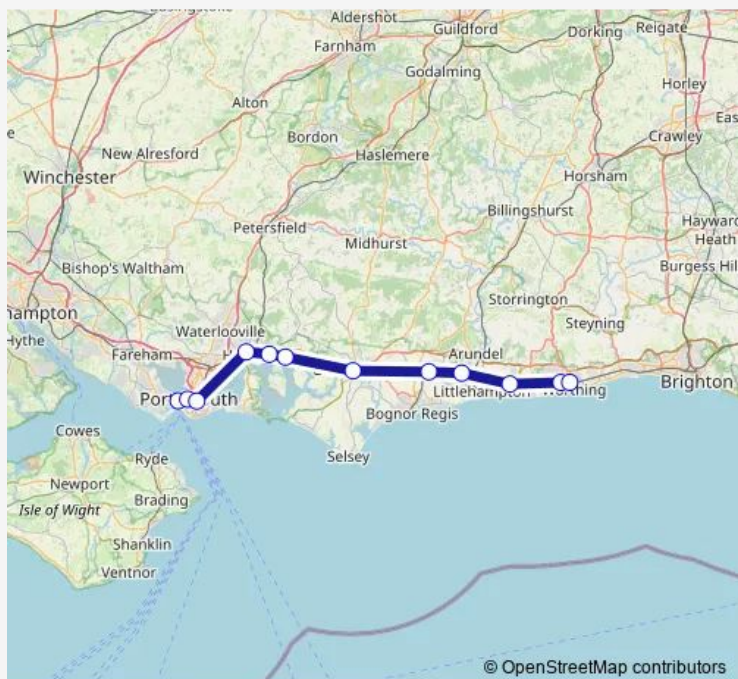

Rail Southern Portsmouth Harbour - Worthing

[Go to website](#)

**Direction**

Portsmouth Harbour — Worthing

19 stops

[Open route schedule](#)

Portsmouth Harbour

Portsmouth & Southsea

Fishbourne (Sussex)

Chichester

Barnham

Ford

Angmering

Goring-by-Sea

Durrington-on-Sea

West Worthing

Worthing

Route schedule

Portsmouth Harbour — Worthing

Monday —

Tuesday —

Wednesday —

Thursday —

Friday —

Saturday —

Sunday 07:39-21:14

Route info

Direction: Portsmouth Harbour

Stops: 19

Trip Duration: 1 hour 20 min

Southern — Portsmouth Harbour - Worthing

Southern Rail time schedules and route maps are available in an offline PDF at [busmaps.com](https://busmaps.com). Use the [busmaps.com](https://busmaps.com) website to see live bus times, train schedule or subway schedule, and step-by-step directions for all public transit in Chichester