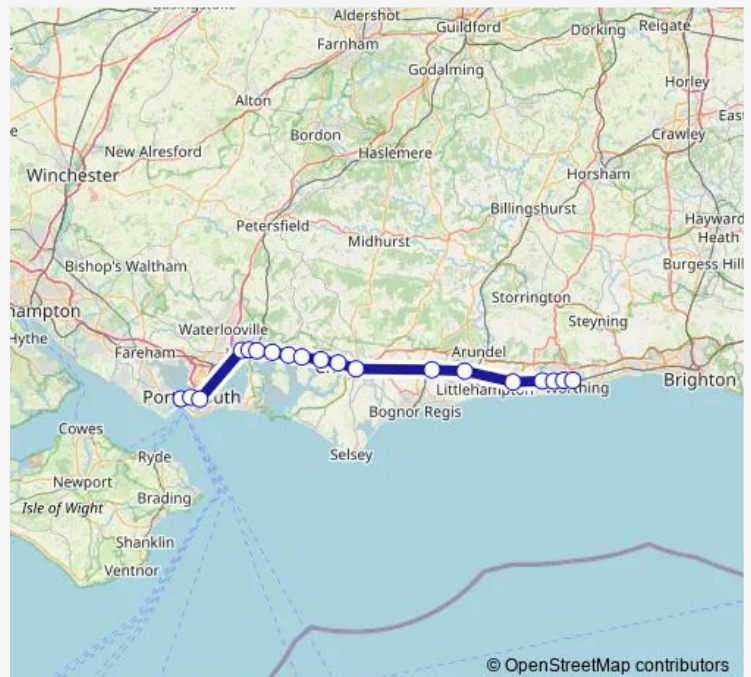

Rail Southern Portsmouth Harbour - Worthing

[Go to website](#)

Direction

Portsmouth Harbour — Worthing

19 stops

[Open route schedule](#)

- Portsmouth Harbour
- Portsmouth & Southsea
- Fratton
- Bedhampton
- Havant
- Warblington
- Emsworth
- Southbourne
- Nutbourne
- Bosham
- Fishbourne (Sussex)
- Chichester
- Barnham
- Ford
- Angmering
- Goring-by-Sea
- Durrington-on-Sea
- West Worthing
- Worthing

Route schedule

Portsmouth Harbour — Worthing

Monday	—
Tuesday	—
Wednesday	—
Thursday	—
Friday	—
Saturday	—
Sunday	07:48-21:14

Route info

Direction: Portsmouth Harbour

Stops: 19

Trip Duration: 1 hour 20 min

■ Southern — Portsmouth Harbour - Worthing