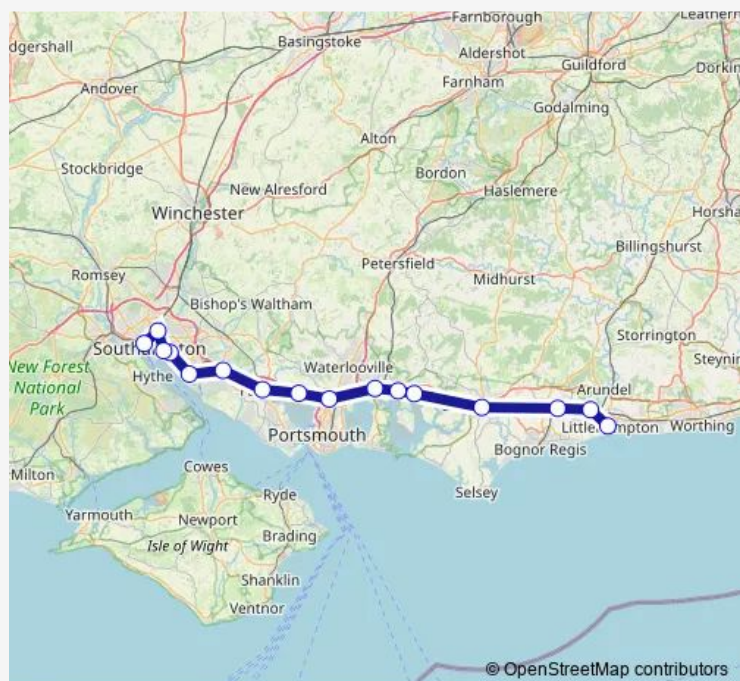

Rail Southern Littlehampton - Southampton Central

Go to website

**Direction**

Littlehampton — Southampton Central

16 stops

[Open route schedule](#)

- Littlehampton
- Ford
- Barnham
- Chichester
- Southbourne
- Emsworth
- Havant
- Cosham
- Portchester
- Fareham
- Swanwick
- Hamble
- Sholing
- Woolston
- St Denys
- Southampton Central

Route schedule

Littlehampton — Southampton Central

Monday	—
Tuesday	—
Wednesday	—
Thursday	—
Friday	—
Saturday	05:47-21:41
Sunday	07:39-21:41

Route info

Direction: Littlehampton

Stops: 16

Trip Duration: 1 hour 22 min

**Direction**

Littlehampton — Southampton Central

16 stops

[Open route schedule](#)

Littlehampton

Ford

Barnham

Chichester

## Route info

Direction: Littlehampton

Stops: 16

Trip Duration: 1 hour 17 min

Southern Rail time schedules and route maps are available in an offline PDF at [busmaps.com](https://busmaps.com). Use the [busmaps.com](https://busmaps.com) website to see live bus times, train schedule or subway schedule, and step-by-step directions for all public transit in Southampton