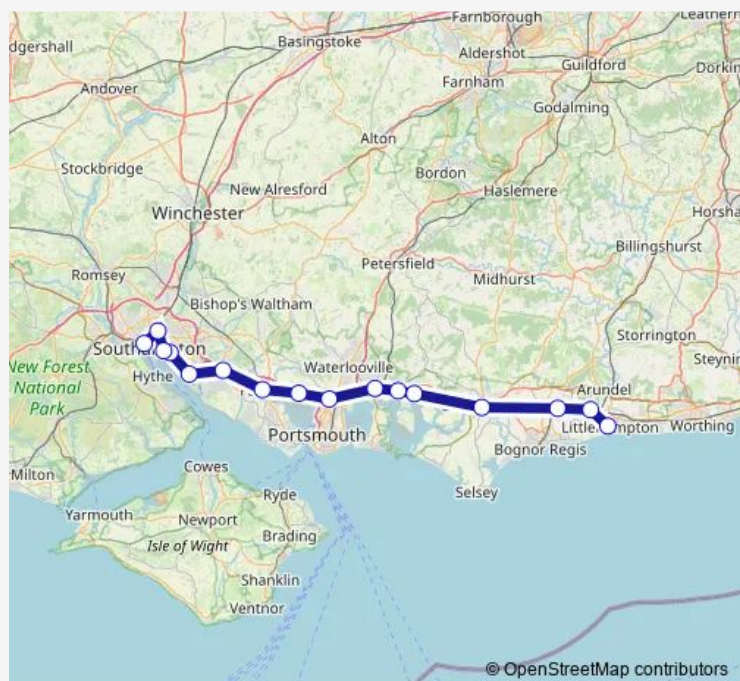

Rail Southern Littlehampton - Southampton Central

[Go to website](#)

Direction

Littlehampton — Southampton Central

16 stops

[Open route schedule](#)

- Littlehampton
- Ford
- Barnham
- Chichester
- Southbourne
- Emsworth
- Havant
- Cosham
- Portchester
- Fareham
- Swanwick
- Hamble
- Sholing
- Woolston
- St Denys
- Southampton Central

Route schedule

Littlehampton — Southampton Central

Monday	—
Tuesday	—
Wednesday	—
Thursday	—
Friday	—
Saturday	05:47-21:41
Sunday	07:39-23:08

Route info

Direction: Littlehampton

Stops: 16

Trip Duration: 1 hour 18 min

Direction

Littlehampton — Southampton Central

16 stops

[Open route schedule](#)

Littlehampton

Ford

Barnham

Chichester

Wednesday 05:04

Thursday 05:04

Friday 05:04

Saturday —

Sunday —

Route info

Direction: Littlehampton

Stops: 16