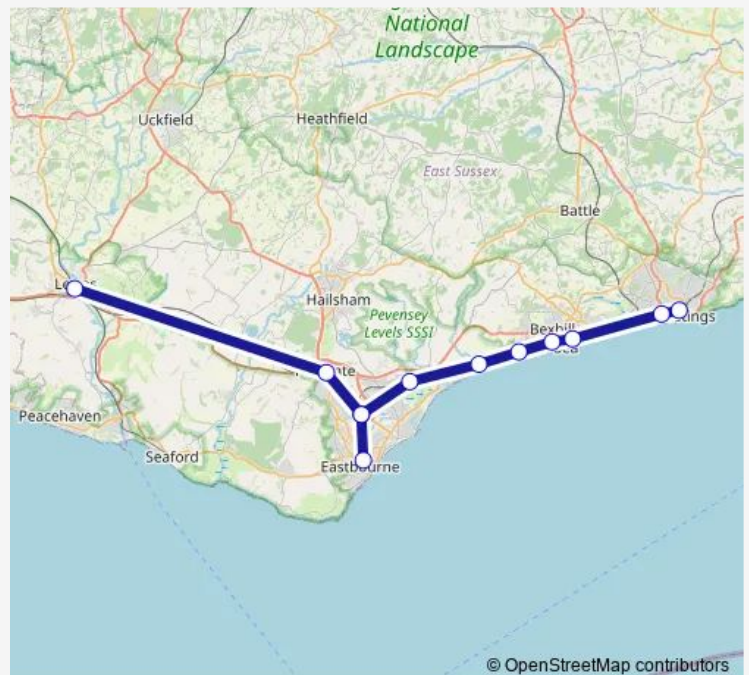

Friday —

Saturday —

Sunday 06:55

Route info

Direction: Hastings

Stops: 12

Trip Duration: 0 hour 55 min

© OpenStreetMap contributors

Southern — Lewes - Hastings

Direction

Hastings — Lewes

13 stops

[Open route schedule](#)

Hastings

St Leonards Warrior Square

Bexhill