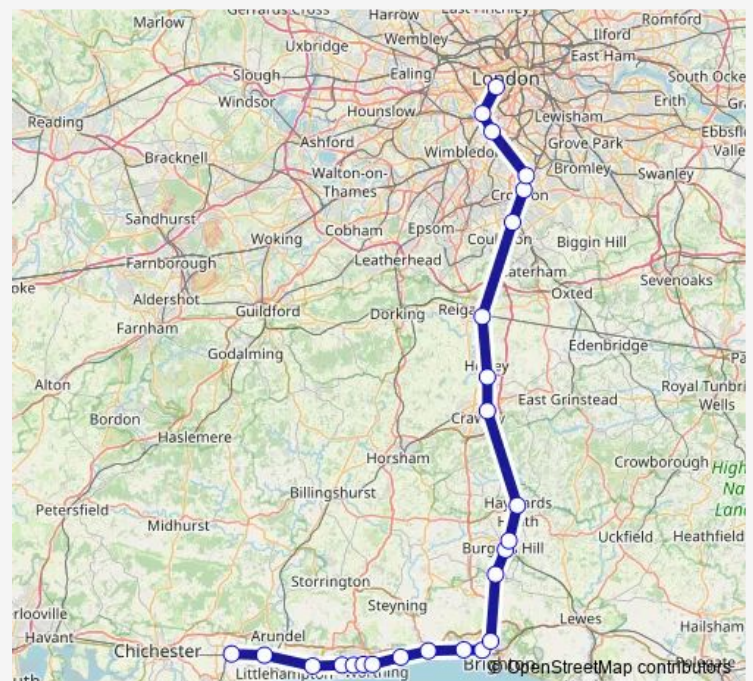

Southwick

Shoreham-By-Sea (Sussex)

Lancing

Route schedule

London Victoria — Barnham

Monday —

Tuesday —

Wednesday —

Thursday —

Friday —

Saturday 07:16-21:46

Sunday 10:16-21:17

Route info

Direction: London Victoria

Stops: 29

Trip Duration: 2 hour 2 min

Southern — London Victoria - Barnham

East Worthing

Worthing

West Worthing

Durrington-on-Sea

Goring-by-Sea

Angmering

Ford